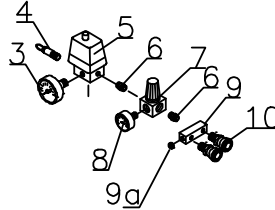

PARTS BREAKDOWN ELECTRIC AIR COMPRESSOR

MODEL:AC3230B

BEPOWEREQUIPMENT

.COM

PARTS BREAKDOWN ELECTRIC AIR COMPRESSOR

MODEL:AC3230B

TANK ASSEMBLY

REF #	DESCRIPTION	QTY	BE PART #
2	Metal Handle	1	42.004.516
46	Handle Screws	2	
47	Foam Handle Grip	1	
11	Bolt	2	42.004.506
12	Wheel	2	
13	Wheel Axel Bolt	2	
14	Tank Drain Valve	1	42.004.012
15	Rubber Foot	2	42.004.505
16	Washer	2	
17	Bolt	2	
29	Tank Check Valve	1	42.004.508
30	Elbow	1	
31	Pipe	1	

PARTS BREAKDOWN ELECTRIC AIR COMPRESSOR

MODEL:AC3230B

PRESSURE SWITCH ASSEMBLY

REF #	DESCRIPTION	QTY	BE PART #
3	Pressure Gauge	1	42.003.006
4	Safety Valve	1	42.010.150
5	Pressure Switch	1	42.004.519
7	Regulator	1	42.004.504
8	Pressure Gauge	1	42.003.005
9	Manifold Fitting	1	42.000.018
9a	Plug	1	
10	Quick Coupler	2	42.000.046

PUMP ASSEMBLY

REF #	DESCRIPTION	QTY	BE PART #
18	Pump Discharge Pipe Assembly	1	42.004.521
19	Pump Assembly (Pulley Included)	1	42.004.510
20	Bolt	4	
21	Washer	4	
22	Hex Nut	4	
23	Oil Plug	1	42.004.523
Not Shown	Air Filter Assembly	1	42.004.524

PARTS BREAKDOWN ELECTRIC AIR COMPRESSOR

MODEL:AC3230B

MOTOR ASSEMBLY

REF #	DESCRIPTION	QTY	BE PART #
28	Motor Bolt	4	42.004.511
27	Washer	4	
26	Hex Nut	4	
50	Cable Gland	1	
23	Motor	1	
25	Allen Head Bolt	1	42.004.512
24	Motor Pulley	1	