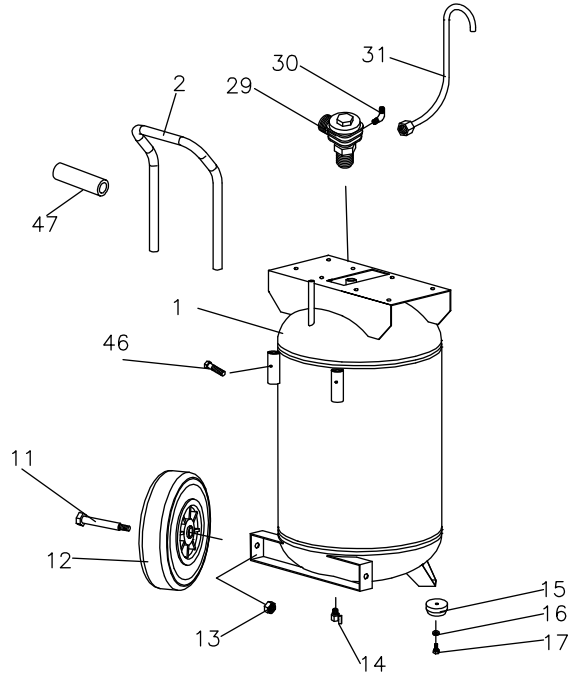

PARTS BREAKDOWN ELECTRIC AIR COMPRESSOR

MODEL:AC3230B

BEPOWEREQUIPMENT

.COM

PARTS BREAKDOWN ELECTRIC AIR COMPRESSOR

MODEL:AC3230B

TANK ASSEMBLY

REF #	DESCRIPTION	QTY	BE PART #
2	Metal Handle	1	42.004.516
46	Handle Screws	2	
47	Foam Handle Grip	1	
11	Bolt	2	42.004.506
12	Wheel	2	
13	Wheel Axel Bolt	2	
14	Tank Drain Valve	1	42.004.012
15	Rubber Foot	2	42.004.505
16	Washer	2	
17	Bolt	2	
29	Tank Check Valve	1	42.004.508
30	Elbow	1	
31	Pipe	1	

PARTS BREAKDOWN ELECTRIC AIR COMPRESSOR

MODEL:AC3230B

PRESSURE SWITCH ASSEMBLY

REF #	DESCRIPTION	QTY	BE PART #
3	Pressure Gauge	1	42.003.006
4	Safety Valve	1	42.010.150
5	Pressure Switch	1	42.004.519
7	Regulator	1	42.004.504
8	Pressure Gauge	1	42.003.005
9	Manifold Fitting	1	42.000.018
9a	Plug	1	
10	Quick Coupler	2	42.000.046

PUMP ASSEMBLY

REF #	DESCRIPTION	QTY	BE PART #
18	Pump Discharge Pipe Assembly	1	42.004.521
19	Pump Assembly (Pulley Included)	1	42.004.510
20	Bolt	4	
21	Washer	4	
22	Hex Nut	4	
23	Oil Plug	1	42.004.523
Not Shown	Air Filter Assembly	1	42.004.524

PARTS BREAKDOWN ELECTRIC AIR COMPRESSOR

MODEL:AC3230B

MOTOR ASSEMBLY

REF #	DESCRIPTION	QTY	BE PART #
28	Motor Bolt	4	42.004.511
27	Washer	4	
26	Hex Nut	4	
50	Cable Gland	1	
23	Motor	1	
25	Allen Head Bolt	1	42.004.512
24	Motor Pulley	1	