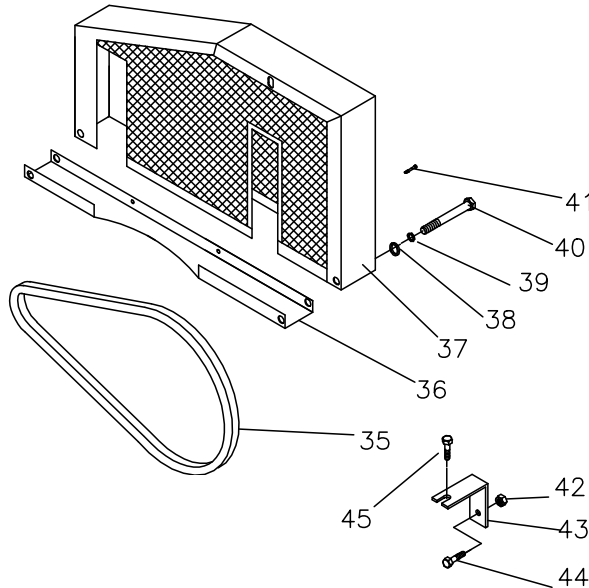

BELT GUARD ASSEMBLY

REF #	DESCRIPTION	QTY	BE PART #
35	Belt	1	42.004.513
36-44	Belt Guard Assembly	1	42.004.522
42-45	Belt Guard Support Bracket Assembly	1	42.004.509