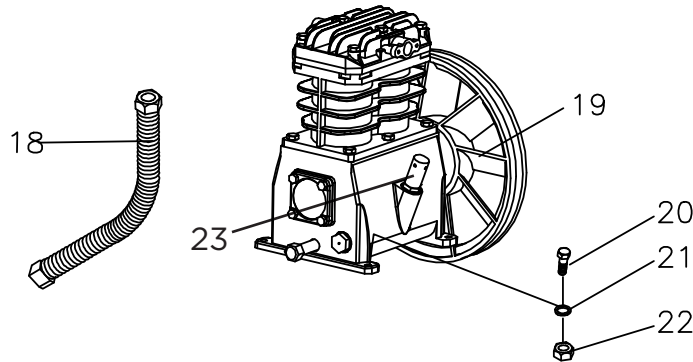

PARTS BREAKDOWN ELECTRIC AIR COMPRESSOR

MODEL:AC3230B

BEPOWEREQUIPMENT

.COM

PARTS BREAKDOWN ELECTRIC AIR COMPRESSOR

MODEL:AC3230B

TANK ASSEMBLY

REF #	DESCRIPTION	QTY	BE PART #
2	Metal Handle	1	42.004.516
46	Handle Screws	2	
47	Foam Handle Grip	1	
11	Bolt	2	42.004.506
12	Wheel	2	
13	Wheel Axel Bolt	2	
14	Tank Drain Valve	1	42.004.012
15	Rubber Foot	2	42.004.505
16	Washer	2	
17	Bolt	2	
29	Tank Check Valve	1	42.004.508
30	Elbow	1	
31	Pipe	1	

PARTS BREAKDOWN ELECTRIC AIR COMPRESSOR

MODEL:AC3230B

PRESSURE SWITCH ASSEMBLY

REF #	DESCRIPTION	QTY	BE PART #
3	Pressure Gauge	1	42.003.006
4	Safety Valve	1	42.010.150
5	Pressure Switch	1	42.004.519
7	Regulator	1	42.004.504
8	Pressure Gauge	1	42.003.005
9	Manifold Fitting	1	42.000.018
9a	Plug	1	
10	Quick Coupler	2	42.000.046

PUMP ASSEMBLY

REF #	DESCRIPTION	QTY	BE PART #
18	Pump Discharge Pipe Assembly	1	42.004.521
19	Pump Assembly (Pulley Included)	1	42.004.510
20	Bolt	4	
21	Washer	4	
22	Hex Nut	4	
23	Oil Plug	1	42.004.523
Not Shown	Air Filter Assembly	1	42.004.524

PARTS BREAKDOWN ELECTRIC AIR COMPRESSOR

MODEL:AC3230B

MOTOR ASSEMBLY

REF #	DESCRIPTION	QTY	BE PART #
28	Motor Bolt	4	42.004.511
27	Washer	4	
26	Hex Nut	4	
50	Cable Gland	1	
23	Motor	1	
25	Allen Head Bolt	1	42.004.512
24	Motor Pulley	1	