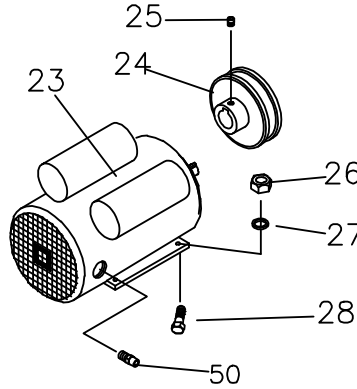

PARTS BREAKDOWN ELECTRIC AIR COMPRESSOR

MODEL:AC3230B

BEPOWEREQUIPMENT

.COM

PARTS BREAKDOWN ELECTRIC AIR COMPRESSOR

MODEL:AC3230B

TANK ASSEMBLY

REF #	DESCRIPTION	QTY	BE PART #
2	Metal Handle	1	42.004.516
46	Handle Screws	2	
47	Foam Handle Grip	1	
11	Bolt	2	42.004.506
12	Wheel	2	
13	Wheel Axel Bolt	2	
14	Tank Drain Valve	1	42.004.012
15	Rubber Foot	2	42.004.505
16	Washer	2	
17	Bolt	2	
29	Tank Check Valve	1	42.004.508
30	Elbow	1	
31	Pipe	1	

PARTS BREAKDOWN ELECTRIC AIR COMPRESSOR

MODEL:AC3230B

PRESSURE SWITCH ASSEMBLY

REF #	DESCRIPTION	QTY	BE PART #
3	Pressure Gauge	1	42.003.006
4	Safety Valve	1	42.010.150
5	Pressure Switch	1	42.004.519
7	Regulator	1	42.004.504
8	Pressure Gauge	1	42.003.005
9	Manifold Fitting	1	42.000.018
9a	Plug	1	
10	Quick Coupler	2	42.000.046

PUMP ASSEMBLY

REF #	DESCRIPTION	QTY	BE PART #
18	Pump Discharge Pipe Assembly	1	42.004.521
19	Pump Assembly (Pulley Included)	1	42.004.510
20	Bolt	4	
21	Washer	4	
22	Hex Nut	4	
23	Oil Plug	1	42.004.523
Not Shown	Air Filter Assembly	1	42.004.524

PARTS BREAKDOWN ELECTRIC AIR COMPRESSOR

MODEL:AC3230B

MOTOR ASSEMBLY

REF #	DESCRIPTION	QTY	BE PART #
28	Motor Bolt	4	42.004.511
27	Washer	4	
26	Hex Nut	4	
50	Cable Gland	1	
23	Motor	1	
25	Allen Head Bolt	1	42.004.512
24	Motor Pulley	1	