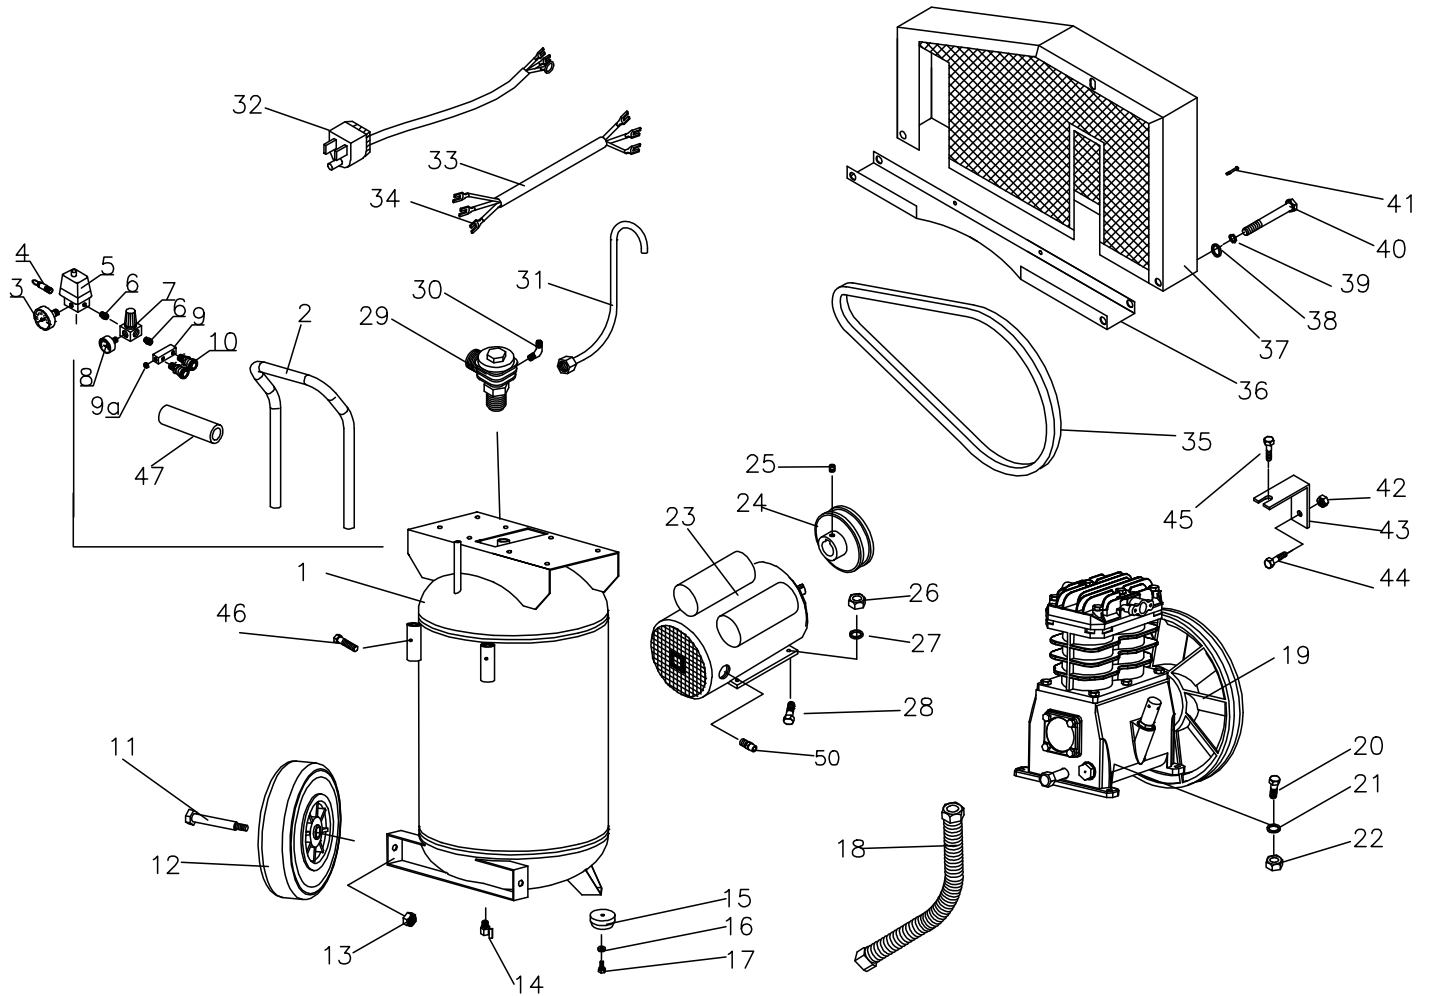

PARTS BREAKDOWN ELECTRIC AIR COMPRESSOR

MODEL:AC3230B

COMPLETE ASSEMBLY (REFERENCE ONLY)