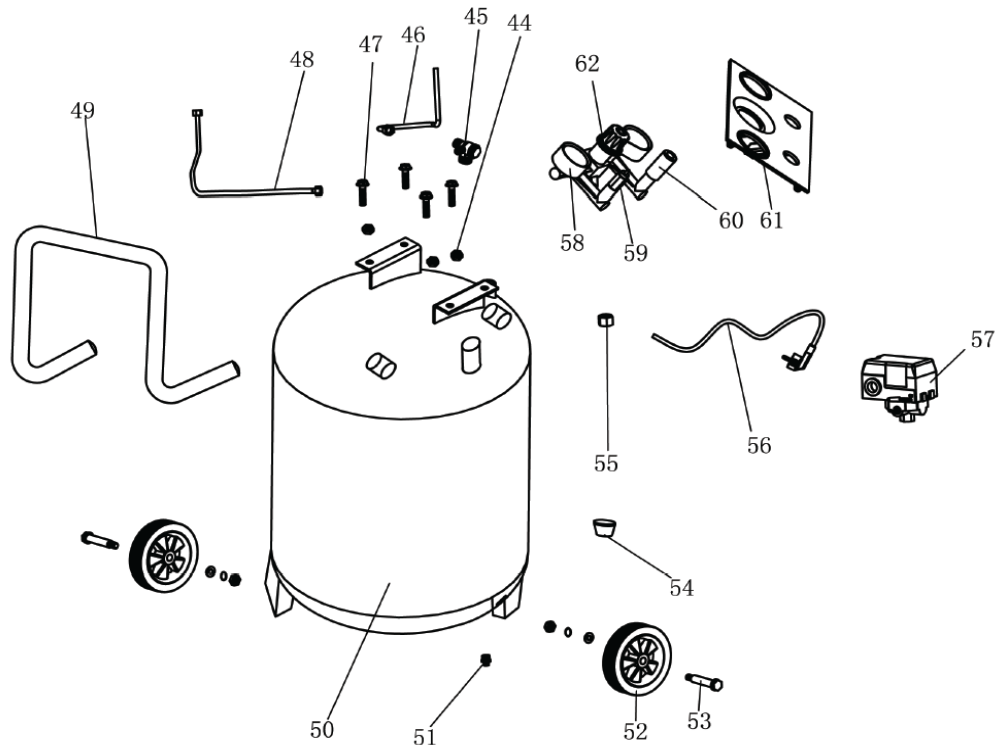

PARTS BREAKDOWN

AIR COMPRESSOR

MODEL:AC2010

BEPOWEREQUIPMENT

.COM

PARTS BREAKDOWN AIR COMPRESSOR

MODEL:AC2010

PUMP AND MOTOR ASSEMBLY

REF #	DESCRIPTION	QTY	BE PART #
2	Air Filter	1	42.006.001
4	Gasket	1	42.006.075
5	Valve Plate	1	
6	Gasket	1	
16	Oil Breather Cap	1	42.006.012
17	Oil Breather Cap O-Ring	1	
19	Back End Pump Cover	1	42.006.060
20	Oil Sight Glass	1	42.006.011
23	Rubber Gasket	1	42.006.062
36	Fan	1	42.006.076
39	Black Plastic Cover	1	42.006.020
43	Thermal Protector	1	42.006.077

PARTS BREAKDOWN AIR COMPRESSOR

MODEL:AC2010

TANK ASSEMBLY

REF NO.	DESCRIPTION	QTY	PART NO.
45	Check Valve	1	42.006.023
46	Release Pipe	1	42.006.017
48	Discharge Pipe, Pump to Tank	1	42.006.069
51	Tank Drain Valve	1	42.006.003
52-53	Wheel and Axel Bolt	2	42.006.032
54	Rubber Foot	1	42.006.029
57	Pressure Switch	1	42.006.004
58	Pressure Gauge	2	42.006.026
59	Safety Valve	1	42.006.009
60	Quick Couplers (M-Style)	2	42.006.033
62	Regulator Valve Assembly	1	42.006.008