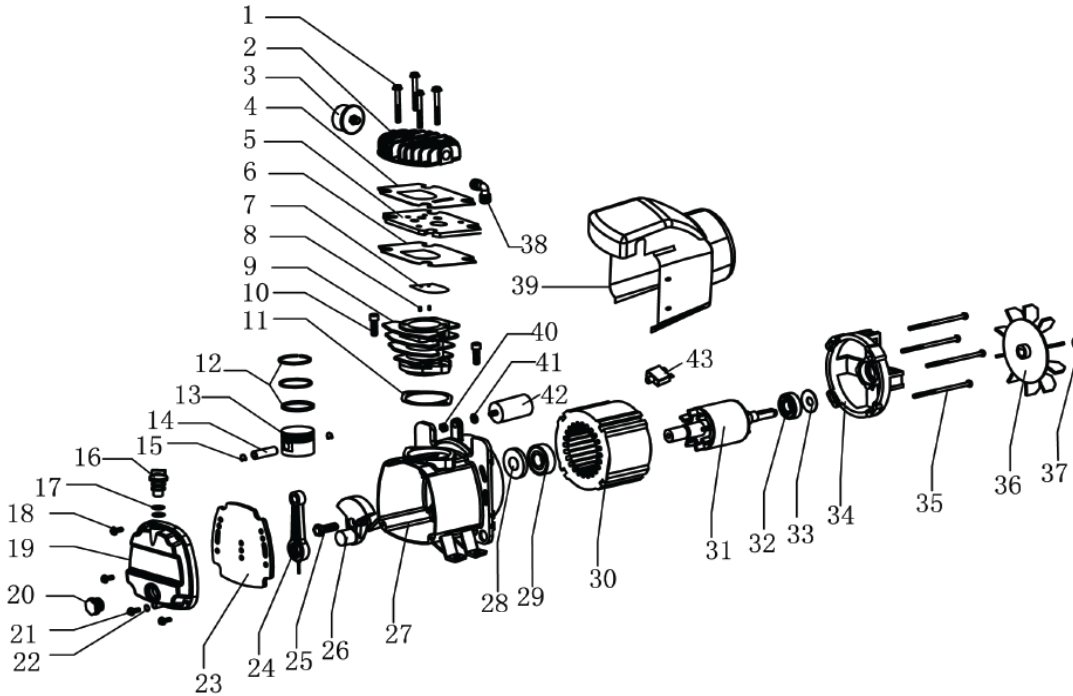

PARTS BREAKDOWN

AIR COMPRESSOR

MODEL:AC2010

BEPOWEREQUIPMENT

.COM

PARTS BREAKDOWN AIR COMPRESSOR

MODEL:AC2010

PUMP AND MOTOR ASSEMBLY

REF #	DESCRIPTION	QTY	BE PART #
2	Air Filter	1	42.006.001
4	Gasket	1	42.006.075
5	Valve Plate	1	
6	Gasket	1	
16	Oil Breather Cap	1	42.006.012
17	Oil Breather Cap O-Ring	1	
19	Back End Pump Cover	1	42.006.060
20	Oil Sight Glass	1	42.006.011
23	Rubber Gasket	1	42.006.062
36	Fan	1	42.006.076
39	Black Plastic Cover	1	42.006.020
43	Thermal Protector	1	42.006.077

PARTS BREAKDOWN AIR COMPRESSOR

MODEL:AC2010

TANK ASSEMBLY

REF NO.	DESCRIPTION	QTY	PART NO.
45	Check Valve	1	42.006.023
46	Release Pipe	1	42.006.017
48	Discharge Pipe, Pump to Tank	1	42.006.069
51	Tank Drain Valve	1	42.006.003
52-53	Wheel and Axel Bolt	2	42.006.032
54	Rubber Foot	1	42.006.029
57	Pressure Switch	1	42.006.004
58	Pressure Gauge	2	42.006.026
59	Safety Valve	1	42.006.009
60	Quick Couplers (M-Style)	2	42.006.033
62	Regulator Valve Assembly	1	42.006.008