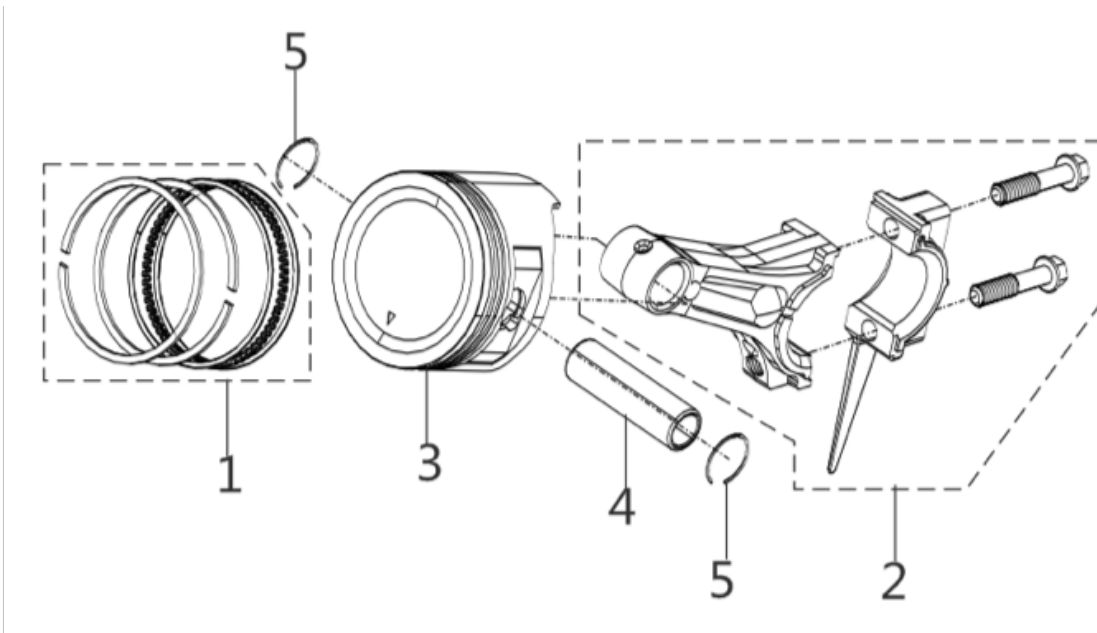

CRANK CASE COVER

REF #	DESCRIPTION	QTY	BE PART #
2	OIL DIPSTICK	1	85.571.717
5	GASKET, CRANKCASE	1	85.571.718

PARTS BREAKDOWN INVERTER GENERATOR

MODEL:BE3600IE

CYLINDER HEAD ASSEMBLY / SPARK PLUG

REF #	DESCRIPTION	QTY	BE PART #
1	VALVER COVER BOLT	4	85.571.719
2	VALVE COVER	1	
3	VALVE COVER GASKET	1	
4	SPARK PLUG	1	85.571.720
7	BREATHER TUBE	1	85.571.721
8	CYLINDER HEAD	1	85.571.722
9	EXHAUST STUD	2	85.571.723
10	INTAKE STUD	2	85.571.724
11	CYLINDER HEAD GASKET	1	85.571.725
3	VALVE COVER GASKET	1	
6	OIL - SEAL	1	
5	HEAT SHIELD COVER	1	

PARTS BREAKDOWN INVERTER GENERATOR

MODEL:BE3600IE

CRANKSHAFT CONNECTING ROD

REF #	DESCRIPTION	QTY	BE PART #
1	CRANKSHAFT ASSEMBLY	1	85.571.726

CRANKSHAFT ROD & RING SET

REF #	DESCRIPTION	QTY	BE PART #
1	PISTON RING SET	1	85.571.727
2	CONNECTING ROD	1	85.571.728
3	PISTON	1	85.571.729
4	PISTON PIN	1	
5	PISTON PIN CLIP	2	
1	PISTON RING SET	1	

PARTS BREAKDOWN INVERTER GENERATOR

MODEL:BE3600IE

CAMSHAFT ROD & RING SET

REF #	DESCRIPTION	QTY	BE PART #
1	CAMSHAFT ASSEMBLY	1	85.571.730
7	TAPPET VALVE	2	
2	VALVE	1	85.571.731
3	SEAL GUIDE	1	
4	VALVE SPRING	2	
5	VALVE SPRING SEAT	2	
6	VALVE LOCK CLAMP	4	
9	PLATE SUBASSEMBLY, LIFTER STOPPER	1	
10	VALVE ADJUSTING BOLT	2	85.571.732
11	ROCKER VALVE	2	
12	VALVE ADJUSTING NUT	2	
13	VALVE LOCK NUT	2	
8	LIFTER VALVE	2	85.571.733
9	PLATE SUBASSEMBLY, LIFTER STOPPER	1	
10	VALVE ADJUSTING BOLT	2	
11	ROCKER VALVE	2	
12	VALVE ADJUSTING NUT	2	
13	VALVE LOCK NUT	2	

CARBURETOR ASSEMBLY

REF #	DESCRIPTION	QTY	BE PART #
1	CARBURETOR INSULATOR GASKET	1	85.571.701 (CURRENT MODEL)
2	CARBURETOR INSULATOR PLATE	1	
3	CARBURETOR GASKET	1	
4	CARBURETOR ASSEMBLY	1	
5	CLAMP	2	85.571.857 (MODEL WITH KEY FOB)
6	FUEL TUBE	1	
7	CAP	1	85.571.575
8	FUEL FILTER	1	
8	FUEL FILTER (ONLY)	1	