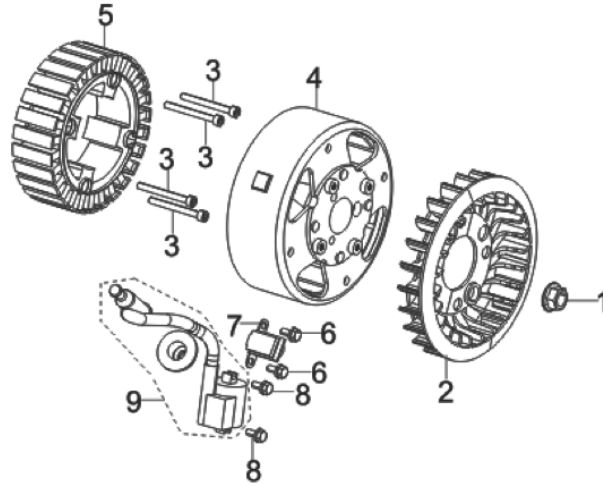

PARTS BREAKDOWN INVERTER GENERATOR

MODEL:BE3600IE

CRANKSHAFT CONNECTING ROD

REF #	DESCRIPTION	QTY	BE PART #
1	CRANKSHAFT ASSEMBLY	1	85.571.726

CRANKSHAFT ROD & RING SET

REF #	DESCRIPTION	QTY	BE PART #
1	PISTON RING SET	1	85.571.727
2	CONNECTING ROD	1	85.571.728
3	PISTON	1	85.571.729
4	PISTON PIN	1	
5	PISTON PIN CLIP	2	
1	PISTON RING SET	1	

PARTS BREAKDOWN INVERTER GENERATOR

MODEL:BE3600IE

CAMSHAFT ROD & RING SET

REF #	DESCRIPTION	QTY	BE PART #
1	CAMSHAFT ASSEMBLY	1	85.571.730
7	TAPPET VALVE	2	
2	VALVE	1	85.571.731
3	SEAL GUIDE	1	
4	VALVE SPRING	2	
5	VALVE SPRING SEAT	2	
6	VALVE LOCK CLAMP	4	
9	PLATE SUBASSEMBLY, LIFTER STOPPER	1	
10	VALVE ADJUSTING BOLT	2	85.571.732
11	ROCKER VALVE	2	
12	VALVE ADJUSTING NUT	2	
13	VALVE LOCK NUT	2	
8	LIFTER VALVE	2	85.571.733
9	PLATE SUBASSEMBLY, LIFTER STOPPER	1	
10	VALVE ADJUSTING BOLT	2	
11	ROCKER VALVE	2	
12	VALVE ADJUSTING NUT	2	
13	VALVE LOCK NUT	2	

CARBURETOR ASSEMBLY

REF #	DESCRIPTION	QTY	BE PART #
1	CARBURETOR INSULATOR GASKET	1	85.571.701 (CURRENT MODEL)
2	CARBURETOR INSULATOR PLATE	1	
3	CARBURETOR GASKET	1	
4	CARBURETOR ASSEMBLY	1	
5	CLAMP	2	85.571.857 (MODEL WITH KEY FOB)
6	FUEL TUBE	1	
7	CAP	1	85.571.575
8	FUEL FILTER	1	
8	FUEL FILTER (ONLY)	1	

PARTS BREAKDOWN INVERTER GENERATOR

MODEL:BE3600IE

FLYWHEEL/IMPELLER/STARTER PULLEY/IGNITION COIL

REF #	DESCRIPTION	QTY	BE PART #
2	MOTOR FAN IMPELLER	1	85.571.735
4	ALTERNATOR ROTOR ASSEMBLY	1	85.571.736
5	ALTERNATOR STATOR ASSEMBLY	1	
7	IGNITION COIL TRIGGER	1	85.571.703
9	IGNITION COIL	1	