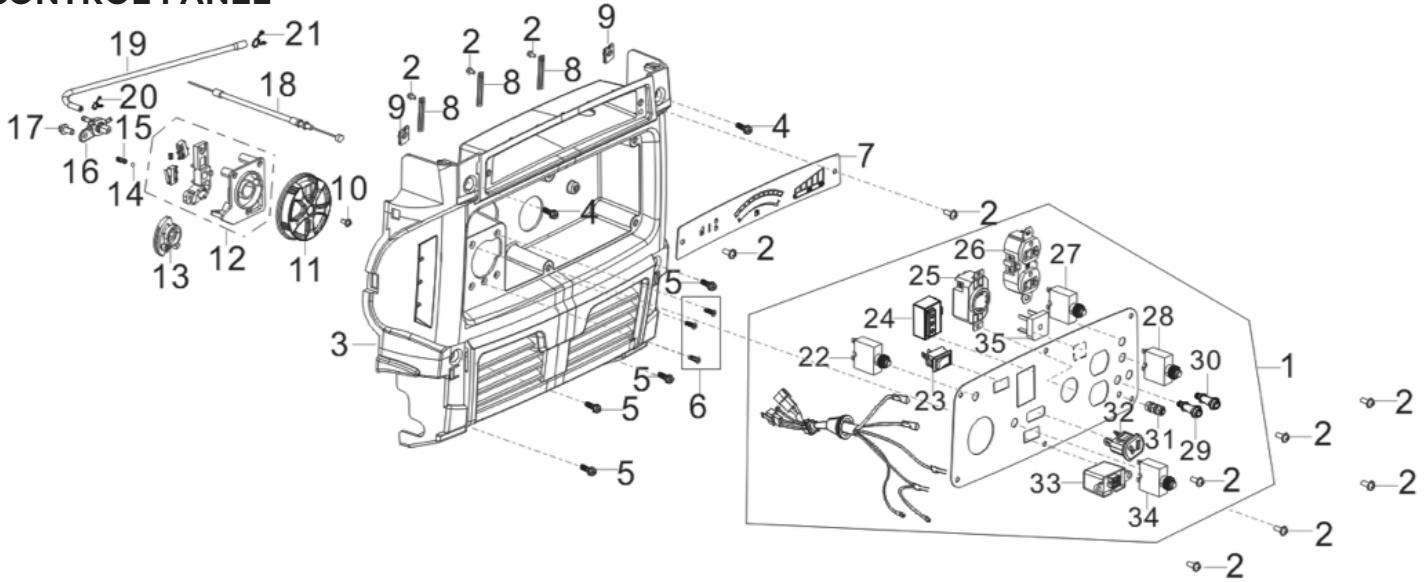

HANDLE

REF #	DESCRIPTION	QTY	BE PART #
1	HANDLE TUBE ASSEMBLY	1	85.571.712
2	SPRING WASHER	2	
3	BOLT	2	
4	RUBBER BLOCK	4	

PARTS BREAKDOWN INVERTER GENERATOR

MODEL:BE3600IE

CONTROL PANEL

REF #	DESCRIPTION	QTY	BE PART #
1	CONTROL PANEL ASSEMBLY	1	85.571.707
3	PANEL SEAT	1	85.571.743
7	METER ASSEMBLY	1	85.571.708
11	KNOB	1	85.571.709
12	SWITCH SUB ASSEMBLY	1	
13	COVER BOARD	1	
16	FUEL VAVLE ASSEMBLY	1	
18	CHOKE SUBASSEMBLY	1	
19	FUEL TUBE	1	85.571.744
20	COLLAR	1	
21	COLLAR	1	
22	BREAKER	1	85.571.586
23	AUTO IDLE SWITCH	1	85.571.746
24	IGNITOR	1	85.571.747
25	120V TWISTLOCK SOCKET	1	85.571.748
26	120V DUPLEX SOCKET	1	85.571.592
27	BREAKER, 27AMP	1	85.571.750
28	BREAKER, 20AMP	1	85.571.751
29	RED PARALELL SOCKET	1	85.571.589
30	BLACK PARALELL SOCKET	1	85.571.590
31	GROUNDING TERMINAL	1	85.571.654
32	12V SOCKET	1	85.571.652
33	USB SOCKET	1	85.571.653
34	BREAKER	1	85.571.593
35	BRIDGE RECTIFIER	1	85.571.049