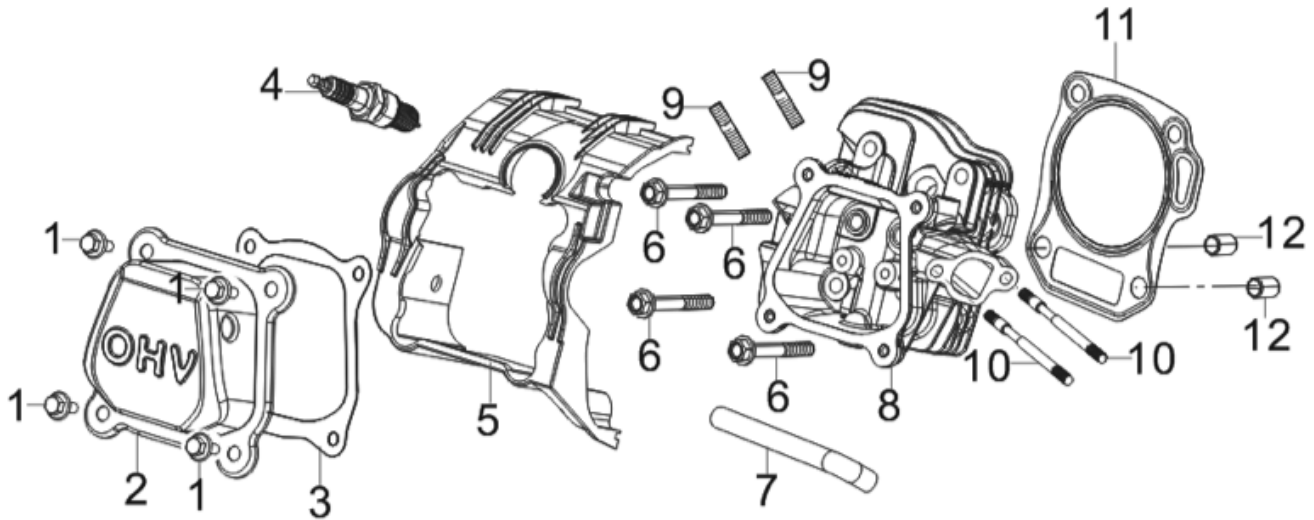

PARTS BREAKDOWN INVERTER GENERATOR

MODEL:BE3600IE

BEPOWEREQUIPMENT

.COM

PARTS BREAKDOWN INVERTER GENERATOR

MODEL:BE3600IE

CRANK CASE / GEAR ASSEMBLY

REF #	DESCRIPTION	QTY	BE PART #
2	DRAIN PLUG WASHER	2	85.571.713
3	DRAIN PLUG BOLT	2	
5	BEARING	1	85.571.714
6	OIL-SEAL	1	85.571.715
11	SENSOR, ENGINE OIL	1	85.571.716

CRANK CASE COVER

REF #	DESCRIPTION	QTY	BE PART #
2	OIL DIPSTICK	1	85.571.717
5	GASKET, CRANKCASE	1	85.571.718

PARTS BREAKDOWN INVERTER GENERATOR

MODEL:BE3600IE

CYLINDER HEAD ASSEMBLY / SPARK PLUG

REF #	DESCRIPTION	QTY	BE PART #
1	VALVER COVER BOLT	4	85.571.719
2	VALVE COVER	1	
3	VALVE COVER GASKET	1	
4	SPARK PLUG	1	85.571.720
7	BREATHER TUBE	1	85.571.721
8	CYLINDER HEAD	1	85.571.722
9	EXHAUST STUD	2	85.571.723
10	INTAKE STUD	2	85.571.724
11	CYLINDER HEAD GASKET	1	85.571.725
3	VALVE COVER GASKET	1	
6	OIL - SEAL	1	
5	HEAT SHIELD COVER	1	

PARTS BREAKDOWN INVERTER GENERATOR

MODEL:BE3600IE

CRANKSHAFT CONNECTING ROD

REF #	DESCRIPTION	QTY	BE PART #
1	CRANKSHAFT ASSEMBLY	1	85.571.726

CRANKSHAFT ROD & RING SET

REF #	DESCRIPTION	QTY	BE PART #
1	PISTON RING SET	1	85.571.727
2	CONNECTING ROD	1	85.571.728
3	PISTON	1	85.571.729
4	PISTON PIN	1	
5	PISTON PIN CLIP	2	
1	PISTON RING SET	1	

PARTS BREAKDOWN INVERTER GENERATOR

MODEL:BE3600IE

CAMSHAFT ROD & RING SET

REF #	DESCRIPTION	QTY	BE PART #
1	CAMSHAFT ASSEMBLY	1	85.571.730
7	TAPPET VALVE	2	
2	VALVE	1	85.571.731
3	SEAL GUIDE	1	
4	VALVE SPRING	2	
5	VALVE SPRING SEAT	2	
6	VALVE LOCK CLAMP	4	
9	PLATE SUBASSEMBLY, LIFTER STOPPER	1	
10	VALVE ADJUSTING BOLT	2	85.571.732
11	ROCKER VALVE	2	
12	VALVE ADJUSTING NUT	2	
13	VALVE LOCK NUT	2	
8	LIFTER VALVE	2	85.571.733
9	PLATE SUBASSEMBLY, LIFTER STOPPER	1	
10	VALVE ADJUSTING BOLT	2	
11	ROCKER VALVE	2	
12	VALVE ADJUSTING NUT	2	
13	VALVE LOCK NUT	2	