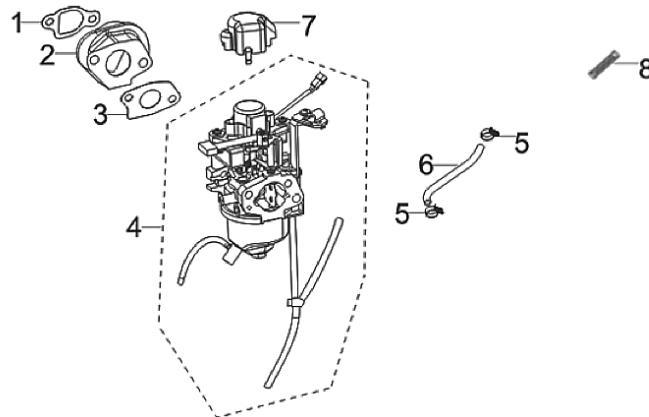

PARTS BREAKDOWN INVERTER GENERATOR

MODEL:BE3600IE

CRANKSHAFT CONNECTING ROD

REF #	DESCRIPTION	QTY	BE PART #
1	CRANKSHAFT ASSEMBLY	1	85.571.726

CRANKSHAFT ROD & RING SET

REF #	DESCRIPTION	QTY	BE PART #
1	PISTON RING SET	1	85.571.727
2	CONNECTING ROD	1	85.571.728
3	PISTON	1	85.571.729
4	PISTON PIN	1	
5	PISTON PIN CLIP	2	
1	PISTON RING SET	1	

PARTS BREAKDOWN INVERTER GENERATOR

MODEL:BE3600IE

CAMSHAFT ROD & RING SET

REF #	DESCRIPTION	QTY	BE PART #
1	CAMSHAFT ASSEMBLY	1	85.571.730
7	TAPPET VALVE	2	
2	VALVE	1	85.571.731
3	SEAL GUIDE	1	
4	VALVE SPRING	2	
5	VALVE SPRING SEAT	2	
6	VALVE LOCK CLAMP	4	
9	PLATE SUBASSEMBLY, LIFTER STOPPER	1	
10	VALVE ADJUSTING BOLT	2	85.571.732
11	ROCKER VALVE	2	
12	VALVE ADJUSTING NUT	2	
13	VALVE LOCK NUT	2	
8	LIFTER VALVE	2	85.571.733
9	PLATE SUBASSEMBLY, LIFTER STOPPER	1	
10	VALVE ADJUSTING BOLT	2	
11	ROCKER VALVE	2	
12	VALVE ADJUSTING NUT	2	
13	VALVE LOCK NUT	2	

PARTS BREAKDOWN INVERTER GENERATOR

MODEL:BE3600IE

STARTER RECOIL

REF #	DESCRIPTION	QTY	BE PART #
1	STARTER, RECOIL	1	85.571.700
3	STARTING ROPE GUIDE	1	
4	CABLE HANDLE OUTER SLEEVE	1	
5	BOLT	3	85.571.734
6	STARTER PULLEY	1	
7	STARTER CLIP SEAT	1	

CARBURETOR ASSEMBLY

REF #	DESCRIPTION	QTY	BE PART #
1	CARBURETOR INSULATOR GASKET	1	85.571.701 (CURRENT MODEL)
2	CARBURETOR INSULATOR PLATE	1	
3	CARBURETOR GASKET	1	
4	CARBURETOR ASSEMBLY	1	
5	CLAMP	2	85.571.857 (MODEL WITH KEY FOB)
6	FUEL TUBE	1	
7	CAP	1	85.571.575
8	FUEL FILTER	1	
8	FUEL FILTER (ONLY)	1	