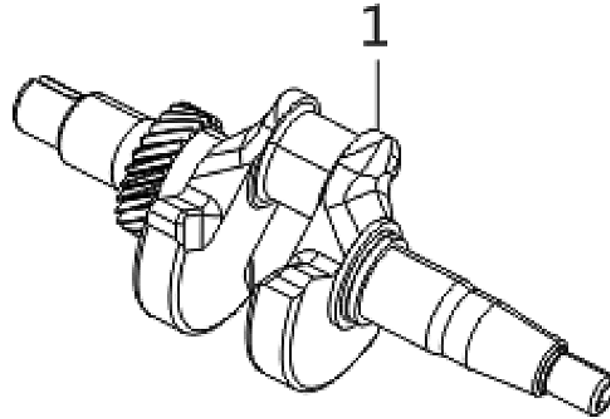

PARTS BREAKDOWN INVERTER GENERATOR

MODEL:BE3600IE

BEPOWEREQUIPMENT

.COM

PARTS BREAKDOWN INVERTER GENERATOR

MODEL:BE3600IE

CRANK CASE / GEAR ASSEMBLY

REF #	DESCRIPTION	QTY	BE PART #
2	DRAIN PLUG WASHER	2	85.571.713
3	DRAIN PLUG BOLT	2	
5	BEARING	1	85.571.714
6	OIL-SEAL	1	85.571.715
11	SENSOR, ENGINE OIL	1	85.571.716

CRANK CASE COVER

REF #	DESCRIPTION	QTY	BE PART #
2	OIL DIPSTICK	1	85.571.717
5	GASKET, CRANKCASE	1	85.571.718

PARTS BREAKDOWN INVERTER GENERATOR

MODEL:BE3600IE

CYLINDER HEAD ASSEMBLY / SPARK PLUG

REF #	DESCRIPTION	QTY	BE PART #
1	VALVER COVER BOLT	4	85.571.719
2	VALVE COVER	1	
3	VALVE COVER GASKET	1	
4	SPARK PLUG	1	85.571.720
7	BREATHER TUBE	1	85.571.721
8	CYLINDER HEAD	1	85.571.722
9	EXHAUST STUD	2	85.571.723
10	INTAKE STUD	2	85.571.724
11	CYLINDER HEAD GASKET	1	85.571.725
3	VALVE COVER GASKET	1	
6	OIL - SEAL	1	
5	HEAT SHIELD COVER	1	

PARTS BREAKDOWN INVERTER GENERATOR

MODEL:BE3600IE

CRANKSHAFT CONNECTING ROD

REF #	DESCRIPTION	QTY	BE PART #
1	CRANKSHAFT ASSEMBLY	1	85.571.726

CRANKSHAFT ROD & RING SET

REF #	DESCRIPTION	QTY	BE PART #
1	PISTON RING SET	1	85.571.727
2	CONNECTING ROD	1	85.571.728
3	PISTON	1	85.571.729
4	PISTON PIN	1	
5	PISTON PIN CLIP	2	
1	PISTON RING SET	1	

PARTS BREAKDOWN INVERTER GENERATOR

MODEL:BE3600IE

CAMSHAFT ROD & RING SET

REF #	DESCRIPTION	QTY	BE PART #
1	CAMSHAFT ASSEMBLY	1	85.571.730
7	TAPPET VALVE	2	
2	VALVE	1	85.571.731
3	SEAL GUIDE	1	
4	VALVE SPRING	2	
5	VALVE SPRING SEAT	2	
6	VALVE LOCK CLAMP	4	
9	PLATE SUBASSEMBLY, LIFTER STOPPER	1	
10	VALVE ADJUSTING BOLT	2	85.571.732
11	ROCKER VALVE	2	
12	VALVE ADJUSTING NUT	2	
13	VALVE LOCK NUT	2	
8	LIFTER VALVE	2	85.571.733
9	PLATE SUBASSEMBLY, LIFTER STOPPER	1	
10	VALVE ADJUSTING BOLT	2	
11	ROCKER VALVE	2	
12	VALVE ADJUSTING NUT	2	
13	VALVE LOCK NUT	2	