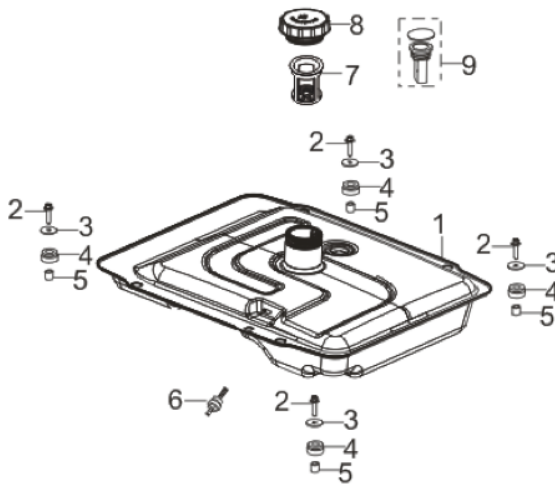

FUEL TANK

REF #	DESCRIPTION	QTY	BE PART #
1	FUEL TANK	1	85.571.738
2	BOLT	4	85.571.739
3	FLAT WASHER	4	
4	RUBBER SLEEVE	4	
5	BUSHING	4	
6	FUEL VALVE	1	85.571.740
7	FUEL STRAINER	1	85.571.710
8	FUEL CAP	1	
9	FUEL GAUGE	1	85.571.711