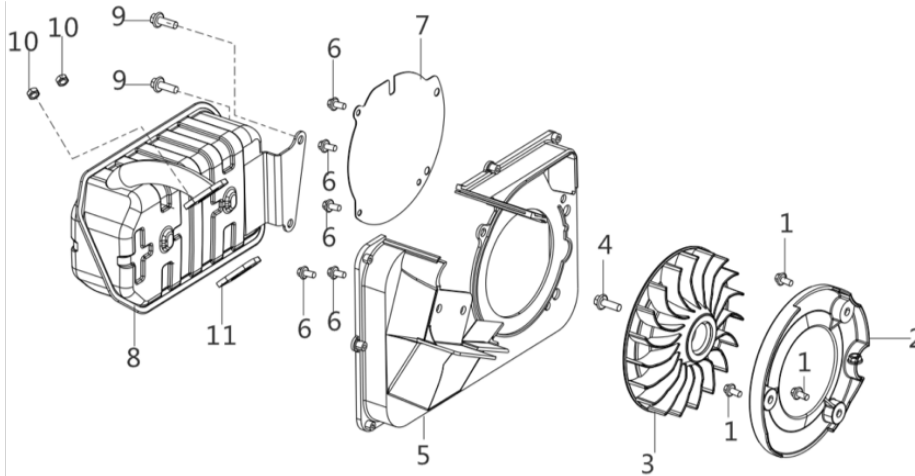

PARTS BREAKDOWN INVERTER GENERATOR

MODEL:BE3600IE

FLYWHEEL/IMPELLER/STARTER PULLEY/IGNITION COIL

REF #	DESCRIPTION	QTY	BE PART #
2	MOTOR FAN IMPELLER	1	85.571.735
4	ALTERNATOR ROTOR ASSEMBLY	1	85.571.736
5	ALTERNATOR STATOR ASSEMBLY	1	
7	IGNITION COIL TRIGGER	1	85.571.703
9	IGNITION COIL	1	

AIR CLEANER

REF #	DESCRIPTION	QTY	BE PART #
1	AIR CLEANER GASKET	1	85.571.702
2	NUT	2	
3	AIR CLEANER ASSEMBLY	1	
4	AIR CLEANER ELEMENT	1	

PARTS BREAKDOWN INVERTER GENERATOR

MODEL:BE3600IE

MUFFLER

REF #	DESCRIPTION	QTY	BE PART #
1	MUFFLER ASSEMBLY	1	85.571.737
9	BOLT	2	
10	NUT	2	
11	EXHAUST OUTLET GASKET	1	
11	EXHAUST OUTLET GASKET(ONLY)	1	85.571.769