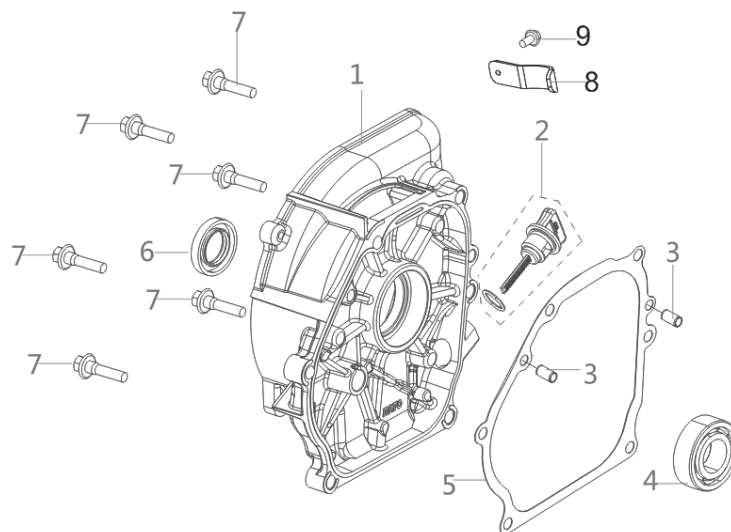

PARTS BREAKDOWN INVERTER GENERATOR

MODEL:BE3600IE

BEPOWEREQUIPMENT

.COM

PARTS BREAKDOWN INVERTER GENERATOR

MODEL:BE3600IE

CRANK CASE / GEAR ASSEMBLY

REF #	DESCRIPTION	QTY	BE PART #
2	DRAIN PLUG WASHER	2	85.571.713
3	DRAIN PLUG BOLT	2	
5	BEARING	1	85.571.714
6	OIL-SEAL	1	85.571.715
11	SENSOR, ENGINE OIL	1	85.571.716

CRANK CASE COVER

REF #	DESCRIPTION	QTY	BE PART #
2	OIL DIPSTICK	1	85.571.717
5	GASKET, CRANKCASE	1	85.571.718

PARTS BREAKDOWN INVERTER GENERATOR

MODEL:BE3600IE

CYLINDER HEAD ASSEMBLY / SPARK PLUG

REF #	DESCRIPTION	QTY	BE PART #
1	VALVER COVER BOLT	4	85.571.719
2	VALVE COVER	1	
3	VALVE COVER GASKET	1	
4	SPARK PLUG	1	85.571.720
7	BREATHER TUBE	1	85.571.721
8	CYLINDER HEAD	1	85.571.722
9	EXHAUST STUD	2	85.571.723
10	INTAKE STUD	2	85.571.724
11	CYLINDER HEAD GASKET	1	85.571.725
3	VALVE COVER GASKET	1	
6	OIL - SEAL	1	
5	HEAT SHIELD COVER	1	

PARTS BREAKDOWN INVERTER GENERATOR

MODEL:BE3600IE

CRANKSHAFT CONNECTING ROD

REF #	DESCRIPTION	QTY	BE PART #
1	CRANKSHAFT ASSEMBLY	1	85.571.726

CRANKSHAFT ROD & RING SET

REF #	DESCRIPTION	QTY	BE PART #
1	PISTON RING SET	1	85.571.727
2	CONNECTING ROD	1	85.571.728
3	PISTON	1	85.571.729
4	PISTON PIN	1	
5	PISTON PIN CLIP	2	
1	PISTON RING SET	1	

PARTS BREAKDOWN INVERTER GENERATOR

MODEL:BE3600IE

CAMSHAFT ROD & RING SET

REF #	DESCRIPTION	QTY	BE PART #
1	CAMSHAFT ASSEMBLY	1	85.571.730
7	TAPPET VALVE	2	
2	VALVE	1	85.571.731
3	SEAL GUIDE	1	
4	VALVE SPRING	2	
5	VALVE SPRING SEAT	2	
6	VALVE LOCK CLAMP	4	
9	PLATE SUBASSEMBLY, LIFTER STOPPER	1	
10	VALVE ADJUSTING BOLT	2	85.571.732
11	ROCKER VALVE	2	
12	VALVE ADJUSTING NUT	2	
13	VALVE LOCK NUT	2	
8	LIFTER VALVE	2	85.571.733
9	PLATE SUBASSEMBLY, LIFTER STOPPER	1	
10	VALVE ADJUSTING BOLT	2	
11	ROCKER VALVE	2	
12	VALVE ADJUSTING NUT	2	
13	VALVE LOCK NUT	2	