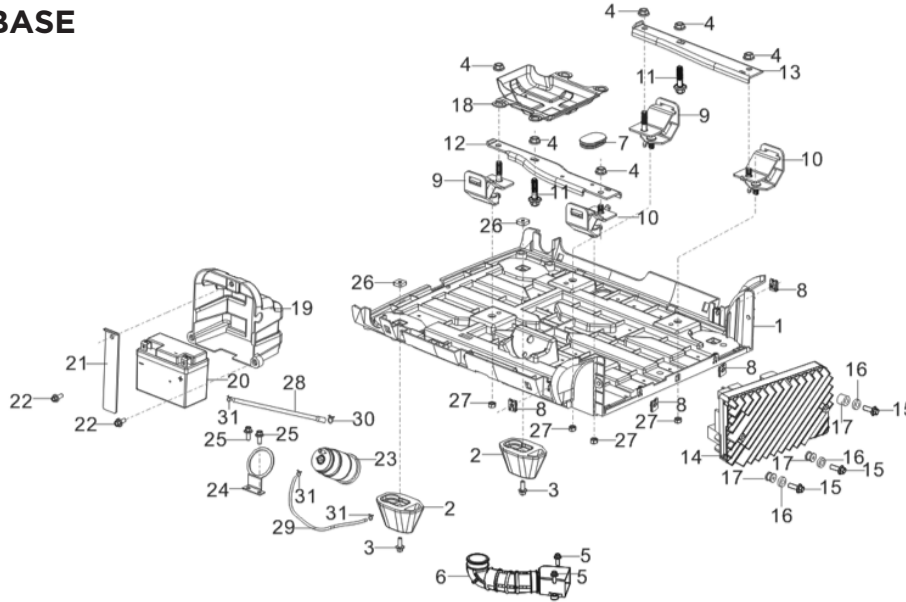

INVERTER BASE

REF #	DESCRIPTION	QTY	BE PART #
1	BASE PLATE	1	85.571.764
2	FRAME SEAT	2	85.571.765
3	BOLT	2	
9	SHOCK ABSORBER	2	85.571.766
10	SHOCK ABSORBER	2	
14	INVERTER ASSEMBLY	1	85.571.705
20	BATTERY	1	85.573.108
21	BATTERY STRAP	1	85.571.767
23	CARBON CANISTER	1	85.571.706