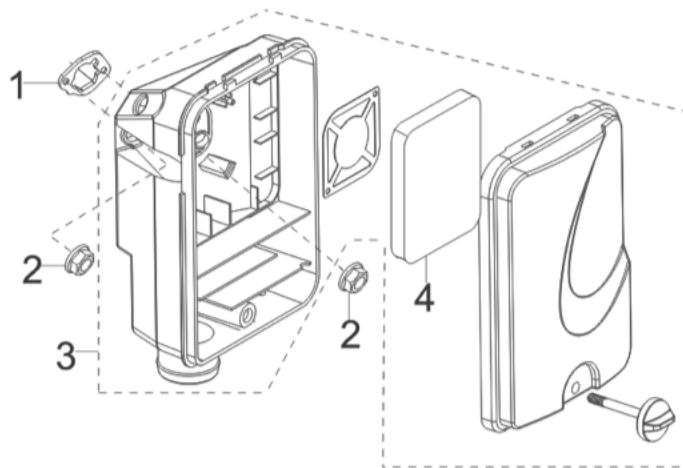

AIR CLEANER

REF #	DESCRIPTION	QTY	BE PART #
1	AIR CLEANER GASKET	1	85.571.702
2	NUT	2	
3	AIR CLEANER ASSEMBLY	1	
4	AIR CLEANER ELEMENT	1