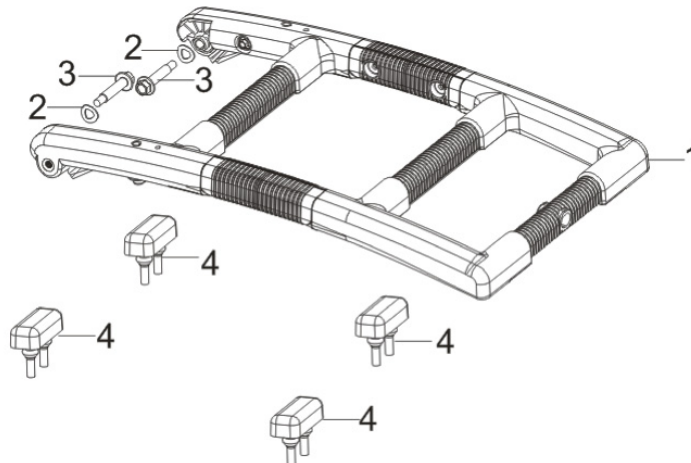

PARTS BREAKDOWN INVERTER GENERATOR

MODEL:BE3600IE

ENGINE FRAME

REF #	DESCRIPTION	QTY	BE PART #
1	FRAME ASSEMBLY	1	85.571.741
2	STARTER CONTROLLER	1	85.571.742
10	WHEEL SHAFT	1	85.571.704
11	WHEEL	1	
12	SLEEVE DUST COVER	1	
13	CABLE SLEEVE	1	

HANDLE

REF #	DESCRIPTION	QTY	BE PART #
1	HANDLE TUBE ASSEMBLY	1	85.571.712
2	SPRING WASHER	2	
3	BOLT	2	
4	RUBBER BLOCK	4	

PARTS BREAKDOWN INVERTER GENERATOR

MODEL:BE3600IE

CONTROL PANEL

REF #	DESCRIPTION	QTY	BE PART #
1	CONTROL PANEL ASSEMBLY	1	85.571.707
3	PANEL SEAT	1	85.571.743
7	METER ASSEMBLY	1	85.571.708
11	KNOB	1	85.571.709
12	SWITCH SUB ASSEMBLY	1	
13	COVER BOARD	1	
16	FUEL VAVLE ASSEMBLY	1	
18	CHOKE SUBASSEMBLY	1	
19	FUEL TUBE	1	85.571.744
20	COLLAR	1	
21	COLLAR	1	
22	BREAKER	1	85.571.586
23	AUTO IDLE SWITCH	1	85.571.746
24	IGNITOR	1	85.571.747
25	120V TWISTLOCK SOCKET	1	85.571.748
26	120V DUPLEX SOCKET	1	85.571.592
27	BREAKER, 27AMP	1	85.571.750
28	BREAKER, 20AMP	1	85.571.751
29	RED PARALELL SOCKET	1	85.571.589
30	BLACK PARALELL SOCKET	1	85.571.590
31	GROUNDING TERMINAL	1	85.571.654
32	12V SOCKET	1	85.571.652
33	USB SOCKET	1	85.571.653
34	BREAKER	1	85.571.593
35	BRIDGE RECTIFIER	1	85.571.049