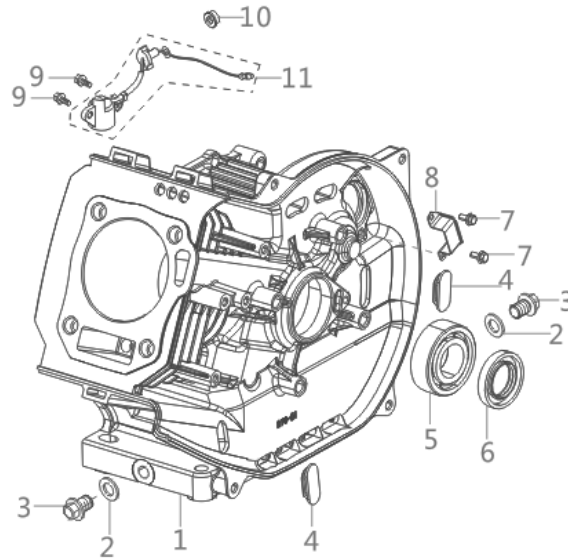

PARTS BREAKDOWN INVERTER GENERATOR

MODEL:BE3600IE

BEPOWEREQUIPMENT

.COM

PARTS BREAKDOWN INVERTER GENERATOR

MODEL:BE3600IE

CRANK CASE / GEAR ASSEMBLY

REF #	DESCRIPTION	QTY	BE PART #
2	DRAIN PLUG WASHER	2	85.571.713
3	DRAIN PLUG BOLT	2	
5	BEARING	1	85.571.714
6	OIL-SEAL	1	85.571.715
11	SENSOR, ENGINE OIL	1	85.571.716

CRANK CASE COVER

REF #	DESCRIPTION	QTY	BE PART #
2	OIL DIPSTICK	1	85.571.717
5	GASKET, CRANKCASE	1	85.571.718

PARTS BREAKDOWN INVERTER GENERATOR

MODEL:BE3600IE

CYLINDER HEAD ASSEMBLY / SPARK PLUG

REF #	DESCRIPTION	QTY	BE PART #
1	VALVER COVER BOLT	4	85.571.719
2	VALVE COVER	1	
3	VALVE COVER GASKET	1	
4	SPARK PLUG	1	85.571.720
7	BREATHER TUBE	1	85.571.721
8	CYLINDER HEAD	1	85.571.722
9	EXHAUST STUD	2	85.571.723
10	INTAKE STUD	2	85.571.724
11	CYLINDER HEAD GASKET	1	85.571.725
3	VALVE COVER GASKET	1	
6	OIL - SEAL	1	
5	HEAT SHIELD COVER	1	

PARTS BREAKDOWN INVERTER GENERATOR

MODEL:BE3600IE

CRANKSHAFT CONNECTING ROD

REF #	DESCRIPTION	QTY	BE PART #
1	CRANKSHAFT ASSEMBLY	1	85.571.726

CRANKSHAFT ROD & RING SET

REF #	DESCRIPTION	QTY	BE PART #
1	PISTON RING SET	1	85.571.727
2	CONNECTING ROD	1	85.571.728
3	PISTON	1	85.571.729
4	PISTON PIN	1	
5	PISTON PIN CLIP	2	
1	PISTON RING SET	1	

PARTS BREAKDOWN INVERTER GENERATOR

MODEL:BE3600IE

CAMSHAFT ROD & RING SET

REF #	DESCRIPTION	QTY	BE PART #
1	CAMSHAFT ASSEMBLY	1	85.571.730
7	TAPPET VALVE	2	
2	VALVE	1	85.571.731
3	SEAL GUIDE	1	
4	VALVE SPRING	2	
5	VALVE SPRING SEAT	2	
6	VALVE LOCK CLAMP	4	
9	PLATE SUBASSEMBLY, LIFTER STOPPER	1	
10	VALVE ADJUSTING BOLT	2	85.571.732
11	ROCKER VALVE	2	
12	VALVE ADJUSTING NUT	2	
13	VALVE LOCK NUT	2	
8	LIFTER VALVE	2	85.571.733
9	PLATE SUBASSEMBLY, LIFTER STOPPER	1	
10	VALVE ADJUSTING BOLT	2	
11	ROCKER VALVE	2	
12	VALVE ADJUSTING NUT	2	
13	VALVE LOCK NUT	2	