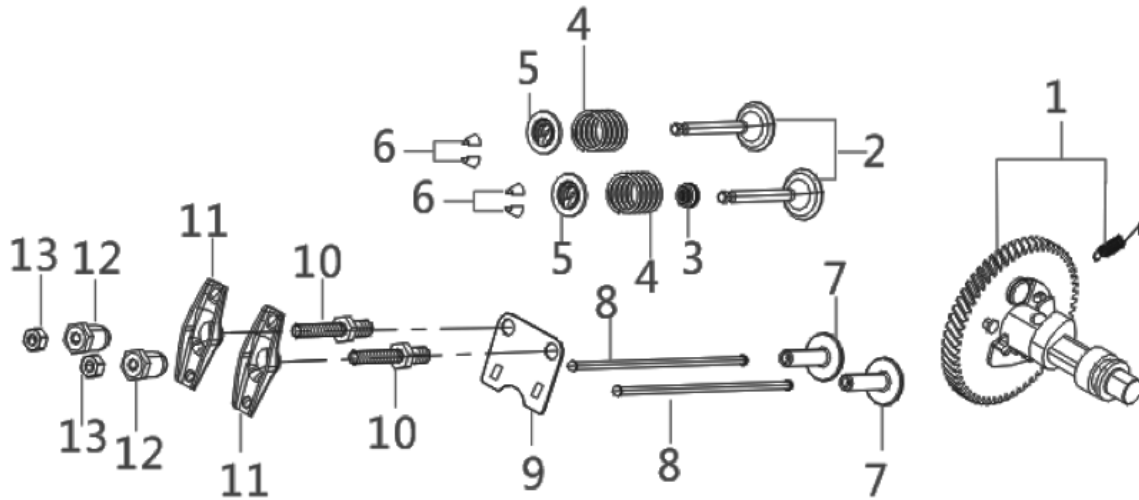

CRANK CASE COVER

REF #	DESCRIPTION	QTY	BE PART #
2	OIL DIPSTICK	1	85.571.717
5	GASKET, CRANKCASE	1	85.571.718

PARTS BREAKDOWN INVERTER GENERATOR

MODEL:BE3600IE

CYLINDER HEAD ASSEMBLY / SPARK PLUG

REF #	DESCRIPTION	QTY	BE PART #
1	VALVER COVER BOLT	4	85.571.719
2	VALVE COVER	1	
3	VALVE COVER GASKET	1	
4	SPARK PLUG	1	85.571.720
7	BREATHER TUBE	1	85.571.721
8	CYLINDER HEAD	1	85.571.722
9	EXHAUST STUD	2	85.571.723
10	INTAKE STUD	2	85.571.724
11	CYLINDER HEAD GASKET	1	85.571.725
3	VALVE COVER GASKET	1	
6	OIL - SEAL	1	
5	HEAT SHIELD COVER	1	

PARTS BREAKDOWN INVERTER GENERATOR

MODEL:BE3600IE

CRANKSHAFT CONNECTING ROD

REF #	DESCRIPTION	QTY	BE PART #
1	CRANKSHAFT ASSEMBLY	1	85.571.726

CRANKSHAFT ROD & RING SET

REF #	DESCRIPTION	QTY	BE PART #
1	PISTON RING SET	1	85.571.727
2	CONNECTING ROD	1	85.571.728
3	PISTON	1	85.571.729
4	PISTON PIN	1	
5	PISTON PIN CLIP	2	
1	PISTON RING SET	1	

PARTS BREAKDOWN INVERTER GENERATOR

MODEL:BE3600IE

CAMSHAFT ROD & RING SET

REF #	DESCRIPTION	QTY	BE PART #
1	CAMSHAFT ASSEMBLY	1	85.571.730
7	TAPPET VALVE	2	
2	VALVE	1	85.571.731
3	SEAL GUIDE	1	
4	VALVE SPRING	2	
5	VALVE SPRING SEAT	2	
6	VALVE LOCK CLAMP	4	
9	PLATE SUBASSEMBLY, LIFTER STOPPER	1	
10	VALVE ADJUSTING BOLT	2	85.571.732
11	ROCKER VALVE	2	
12	VALVE ADJUSTING NUT	2	
13	VALVE LOCK NUT	2	
8	LIFTER VALVE	2	85.571.733
9	PLATE SUBASSEMBLY, LIFTER STOPPER	1	
10	VALVE ADJUSTING BOLT	2	
11	ROCKER VALVE	2	
12	VALVE ADJUSTING NUT	2	
13	VALVE LOCK NUT	2	

CARBURETOR ASSEMBLY

REF #	DESCRIPTION	QTY	BE PART #
1	CARBURETOR INSULATOR GASKET	1	85.571.701 (CURRENT MODEL)
2	CARBURETOR INSULATOR PLATE	1	
3	CARBURETOR GASKET	1	
4	CARBURETOR ASSEMBLY	1	
5	CLAMP	2	85.571.857 (MODEL WITH KEY FOB)
6	FUEL TUBE	1	
7	CAP	1	85.571.575
8	FUEL FILTER	1	
8	FUEL FILTER (ONLY)	1	