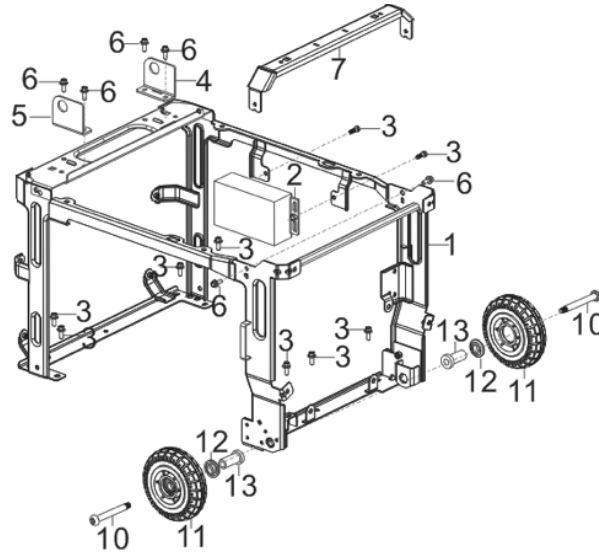

FUEL TANK

REF #	DESCRIPTION	QTY	BE PART #
1	FUEL TANK	1	85.571.738
2	BOLT	4	85.571.739
3	FLAT WASHER	4	
4	RUBBER SLEEVE	4	
5	BUSHING	4	
6	FUEL VALVE	1	85.571.740
7	FUEL STRAINER	1	85.571.710
8	FUEL CAP	1	
9	FUEL GAUGE	1	85.571.711

PARTS BREAKDOWN INVERTER GENERATOR

MODEL:BE3600IE

ENGINE FRAME

REF #	DESCRIPTION	QTY	BE PART #
1	FRAME ASSEMBLY	1	85.571.741
2	STARTER CONTROLLER	1	85.571.742
10	WHEEL SHAFT	1	85.571.704
11	WHEEL	1	
12	SLEEVE DUST COVER	1	
13	CABLE SLEEVE	1	