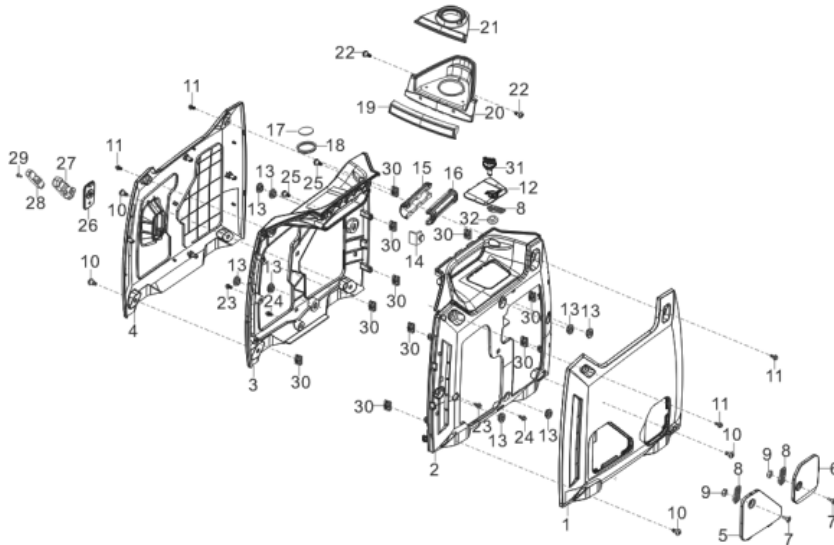

PARTS BREAKDOWN INVERTER GENERATOR

MODEL:BE2100I

BEPOWEREQUIPMENT

.COM

PARTS BREAKDOWN INVERTER GENERATOR

MODEL:BE2100I

FUEL TANK

REF #	DESCRIPTION	QTY	BE PART #
1,4,5	Fuel Tank Assembly	1	85.571.581
2	Fuel Strainer	1	85.571.582
3	Fuel Cap	1	85.571.543
6-8	Fuel Line With Camps	1	85.571.583

COVER

REF #	DESCRIPTION	QTY	BE PART #
1	Right Outside Cover (no decals)	1	85.571.534
4	Left Outside Cover (no decals)	1	85.571.535
5	Left Inside Cover	1	85.571.537
6	Right Inside Cover	1	85.571.536
8,12,31,32	Spark Plug Access Door	1	85.571.598
20	Spill Cover	1	85.571.599
26-28	Robe Handle	1	85.571.607

PARTS BREAKDOWN INVERTER GENERATOR

MODEL:BE2100I

BOTTOM PANEL, MOUNTING BRACKET

REF #	DESCRIPTION	QTY	BE PART #
1	Inverter Module	1	85.571.551
8	Frame Shock Absorbers	3	85.571.608
12	Base Plate	1	85.571.609
13	Foot	4	85.571.610
14	Bolt	4	