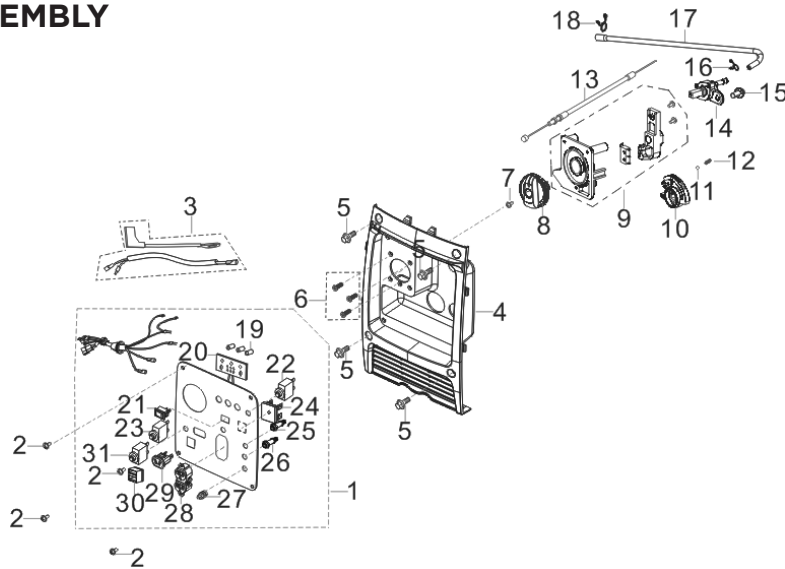

RECOIL ASSEMBLY

REF #	DESCRIPTION	QTY	BE PART #
1	Recoil Assembly	1	85.571.558
4	Fan Shroud	1	85.571.574

PARTS BREAKDOWN INVERTER GENERATOR

MODEL:BE2100I

CARBURETOR ASSEMBLY

REF #	DESCRIPTION	QTY	BE PART #
1-7	Carburetor Assembly	1	85.571.557

AIR CLEANER ASSEMBLY

REF #	DESCRIPTION	QTY	BE PART #
1	Air Cleaner Assembly	1	85.571.528
2	Gasket	1	85.571.579

PARTS BREAKDOWN INVERTER GENERATOR

MODEL:BE2100I

IGNITION COIL

REF #	DESCRIPTION	QTY	BE PART #
4	Ignition	1	85.571.529
9	Ignition Coil	1	85.571.510

FRONT COVER ASSEMBLY

REF #	DESCRIPTION	QTY	BE PART #
1-4	Control Panel Assembly	1	85.571.552
6-18	Fuel Shut Off Assembly	1	85.571.553
25	Red Parallel Socket	1	85.571.589
26	Black Parallel Socket	1	85.571.590
28	Duplex Socket, 120v 20a Household	1	85.571.592
29	DC Socket	1	85.571.652
30	USB Socket	1	85.571.653

PARTS BREAKDOWN INVERTER GENERATOR

MODEL:BE2100I

ALLIGATOR CLIPS ACCESSORY

REF #	DESCRIPTION	QTY	BE PART #
1	12v Alligator Clip Set	1	85.571.000

OPTIONAL: WHEEL HANDLE ASSEMBLY

REF #	DESCRIPTION	QTY	BE PART #
1	Handle Tube Assembly	1	85.571.554
3	Crosshead Headband Bolts	2	85.571.555
4	Wheel	2	
5	Bolt	2	
6	Wheel Shaft	1	