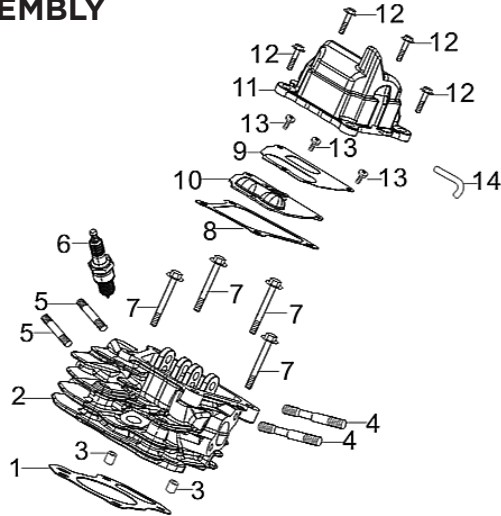

COVER

REF #	DESCRIPTION	QTY	BE PART #
1	Right Outside Cover (no decals)	1	85.571.534
4	Left Outside Cover (no decals)	1	85.571.535
5	Left Inside Cover	1	85.571.537
6	Right Inside Cover	1	85.571.536
8,12,31,32	Spark Plug Access Door	1	85.571.598
20	Spill Cover	1	85.571.599
26-28	Robe Handle	1	85.571.607

PARTS BREAKDOWN INVERTER GENERATOR

MODEL:BE2100I

BOTTOM PANEL, MOUNTING BRACKET

REF #	DESCRIPTION	QTY	BE PART #
1	Inverter Module	1	85.571.551
8	Frame Shock Absorbers	3	85.571.608
12	Base Plate	1	85.571.609
13	Foot	4	85.571.610
14	Bolt	4	

MUFFLER ASSEMBLY

REF #	DESCRIPTION	QTY	BE PART #
4	Muffler Assembly	1	85.571.580
6	Gasket	1	

PARTS BREAKDOWN INVERTER GENERATOR

MODEL:BE2100I

CYLINDER/PLUG/HEAD ASSEMBLY

REF #	DESCRIPTION	QTY	BE PART #
4	Intake Studs	2	85.571.568
5	Exhaust Studs	2	
6	Spark Plug	1	85.571.522
8	Cylinder Head Gasket	1	85.571.556
9-13	Head Cover Assembly	1	85.571.566

RECOIL ASSEMBLY

REF #	DESCRIPTION	QTY	BE PART #
1	Recoil Assembly	1	85.571.558
4	Fan Shroud	1	85.571.574

PARTS BREAKDOWN INVERTER GENERATOR

MODEL:BE2100I

CARBURETOR ASSEMBLY

REF #	DESCRIPTION	QTY	BE PART #
1-7	Carburetor Assembly	1	85.571.557