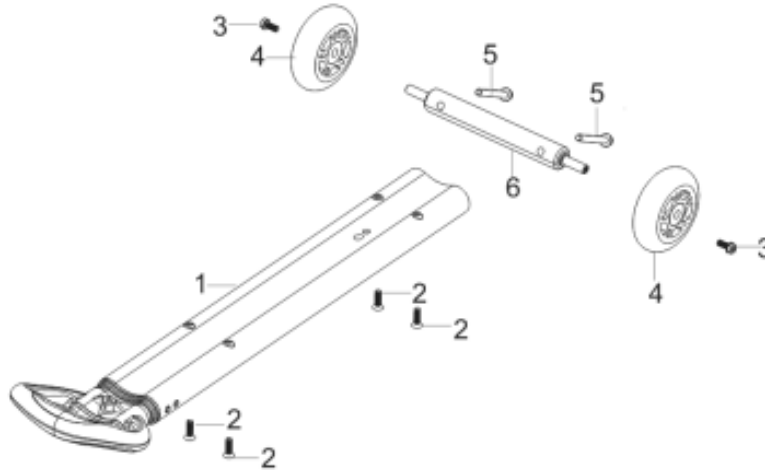

FRONT COVER ASSEMBLY

REF #	DESCRIPTION	QTY	BE PART #
1-4	Control Panel Assembly	1	85.571.552
6-18	Fuel Shut Off Assembly	1	85.571.553
25	Red Parallel Socket	1	85.571.589
26	Black Parallel Socket	1	85.571.590
28	Duplex Socket, 120v 20a Household	1	85.571.592
29	DC Socket	1	85.571.652
30	USB Socket	1	85.571.653

PARTS BREAKDOWN INVERTER GENERATOR

MODEL:BE2100I

ALLIGATOR CLIPS ACCESSORY

REF #	DESCRIPTION	QTY	BE PART #
1	12v Alligator Clip Set	1	85.571.000

OPTIONAL: WHEEL HANDLE ASSEMBLY

REF #	DESCRIPTION	QTY	BE PART #
1	Handle Tube Assembly	1	85.571.554
3	Crosshead Headband Bolts	2	85.571.555
4	Wheel	2	
5	Bolt	2	
6	Wheel Shaft	1	