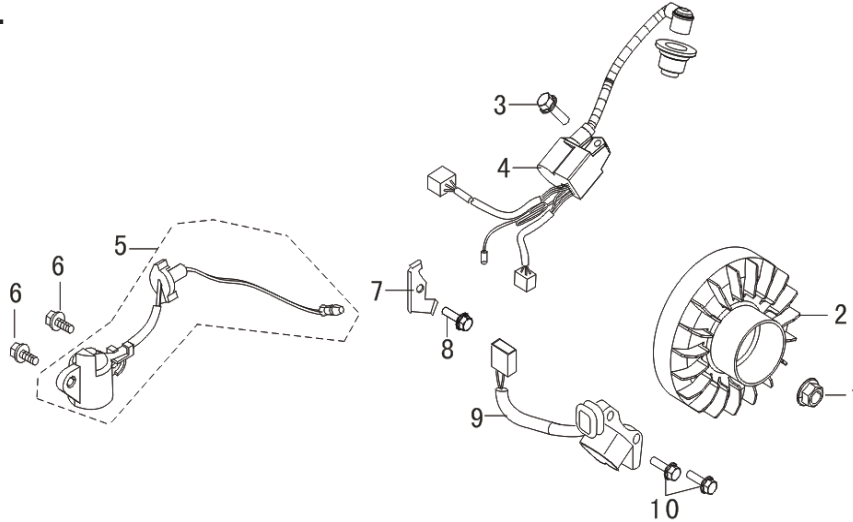

RECOIL ASSEMBLY

REF #	DESCRIPTION	QTY	BE PART #
1	Recoil Assembly	1	85.571.558
4	Fan Shroud	1	85.571.574

PARTS BREAKDOWN INVERTER GENERATOR

MODEL:BE2100I

CARBURETOR ASSEMBLY

REF #	DESCRIPTION	QTY	BE PART #
1-7	Carburetor Assembly	1	85.571.557

AIR CLEANER ASSEMBLY

REF #	DESCRIPTION	QTY	BE PART #
1	Air Cleaner Assembly	1	85.571.528
2	Gasket	1	85.571.579

PARTS BREAKDOWN INVERTER GENERATOR

MODEL:BE2100I

IGNITION COIL

REF #	DESCRIPTION	QTY	BE PART #
4	Ignition	1	85.571.529
9	Ignition Coil	1	85.571.510

FRONT COVER ASSEMBLY

REF #	DESCRIPTION	QTY	BE PART #
1-4	Control Panel Assembly	1	85.571.552
6-18	Fuel Shut Off Assembly	1	85.571.553
25	Red Parallel Socket	1	85.571.589
26	Black Parallel Socket	1	85.571.590
28	Duplex Socket, 120v 20a Household	1	85.571.592
29	DC Socket	1	85.571.652
30	USB Socket	1	85.571.653

PARTS BREAKDOWN INVERTER GENERATOR

MODEL:BE2100I

ALLIGATOR CLIPS ACCESSORY

REF #	DESCRIPTION	QTY	BE PART #
1	12v Alligator Clip Set	1	85.571.000

OPTIONAL: WHEEL HANDLE ASSEMBLY

REF #	DESCRIPTION	QTY	BE PART #
1	Handle Tube Assembly	1	85.571.554
3	Crosshead Headband Bolts	2	85.571.555
4	Wheel	2	
5	Bolt	2	
6	Wheel Shaft	1	