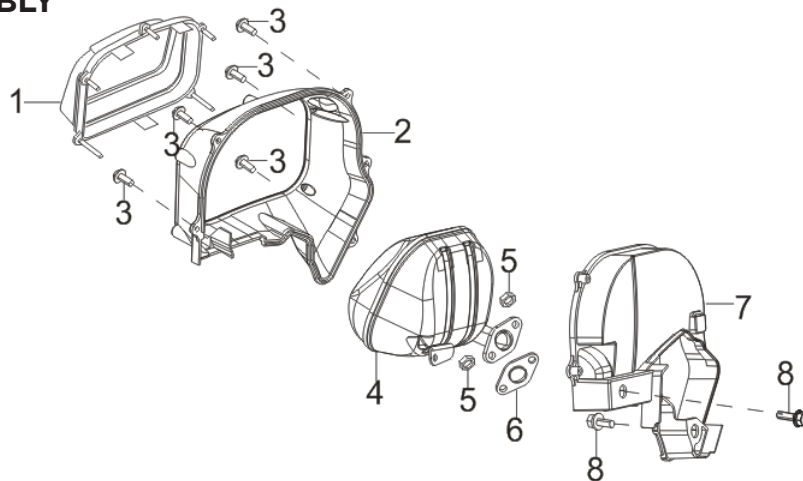

PARTS BREAKDOWN INVERTER GENERATOR

MODEL:BE2100I

BEPOWEREQUIPMENT

.COM

PARTS BREAKDOWN INVERTER GENERATOR

MODEL:BE2100I

FUEL TANK

REF #	DESCRIPTION	QTY	BE PART #
1,4,5	Fuel Tank Assembly	1	85.571.581
2	Fuel Strainer	1	85.571.582
3	Fuel Cap	1	85.571.543
6-8	Fuel Line With Camps	1	85.571.583

COVER

REF #	DESCRIPTION	QTY	BE PART #
1	Right Outside Cover (no decals)	1	85.571.534
4	Left Outside Cover (no decals)	1	85.571.535
5	Left Inside Cover	1	85.571.537
6	Right Inside Cover	1	85.571.536
8,12,31,32	Spark Plug Access Door	1	85.571.598
20	Spill Cover	1	85.571.599
26-28	Robe Handle	1	85.571.607

PARTS BREAKDOWN INVERTER GENERATOR

MODEL:BE2100I

BOTTOM PANEL, MOUNTING BRACKET

REF #	DESCRIPTION	QTY	BE PART #
1	Inverter Module	1	85.571.551
8	Frame Shock Absorbers	3	85.571.608
12	Base Plate	1	85.571.609
13	Foot	4	85.571.610
14	Bolt	4	

MUFFLER ASSEMBLY

REF #	DESCRIPTION	QTY	BE PART #
4	Muffler Assembly	1	85.571.580
6	Gasket	1	

PARTS BREAKDOWN INVERTER GENERATOR

MODEL:BE2100I

CYLINDER/PLUG/HEAD ASSEMBLY

REF #	DESCRIPTION	QTY	BE PART #
4	Intake Studs	2	85.571.568
5	Exhaust Studs	2	
6	Spark Plug	1	85.571.522
8	Cylinder Head Gasket	1	85.571.556
9-13	Head Cover Assembly	1	85.571.566