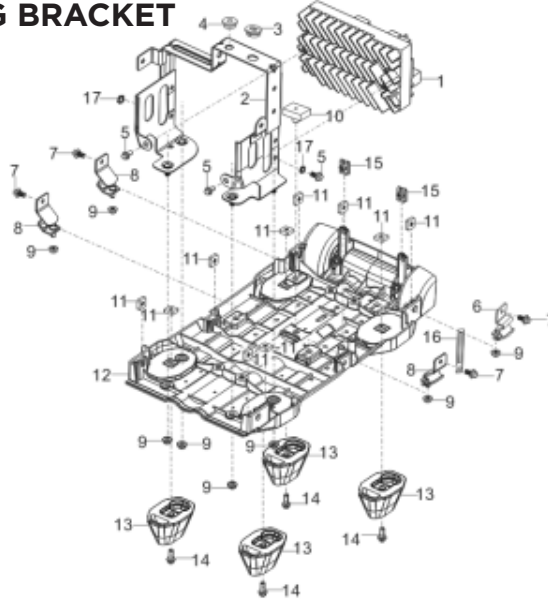

PARTS BREAKDOWN INVERTER GENERATOR

MODEL:BE2100I

BEPOWEREQUIPMENT

.COM

PARTS BREAKDOWN INVERTER GENERATOR

MODEL:BE2100I

FUEL TANK

REF #	DESCRIPTION	QTY	BE PART #
1,4,5	Fuel Tank Assembly	1	85.571.581
2	Fuel Strainer	1	85.571.582
3	Fuel Cap	1	85.571.543
6-8	Fuel Line With Camps	1	85.571.583

COVER

REF #	DESCRIPTION	QTY	BE PART #
1	Right Outside Cover (no decals)	1	85.571.534
4	Left Outside Cover (no decals)	1	85.571.535
5	Left Inside Cover	1	85.571.537
6	Right Inside Cover	1	85.571.536
8,12,31,32	Spark Plug Access Door	1	85.571.598
20	Spill Cover	1	85.571.599
26-28	Robe Handle	1	85.571.607

PARTS BREAKDOWN INVERTER GENERATOR

MODEL:BE2100I

BOTTOM PANEL, MOUNTING BRACKET

REF #	DESCRIPTION	QTY	BE PART #
1	Inverter Module	1	85.571.551
8	Frame Shock Absorbers	3	85.571.608
12	Base Plate	1	85.571.609
13	Foot	4	85.571.610
14	Bolt	4	

MUFFLER ASSEMBLY

REF #	DESCRIPTION	QTY	BE PART #
4	Muffler Assembly	1	85.571.580
6	Gasket	1	

PARTS BREAKDOWN INVERTER GENERATOR

MODEL:BE2100I

CYLINDER/PLUG/HEAD ASSEMBLY

REF #	DESCRIPTION	QTY	BE PART #
4	Intake Studs	2	85.571.568
5	Exhaust Studs	2	
6	Spark Plug	1	85.571.522
8	Cylinder Head Gasket	1	85.571.556
9-13	Head Cover Assembly	1	85.571.566