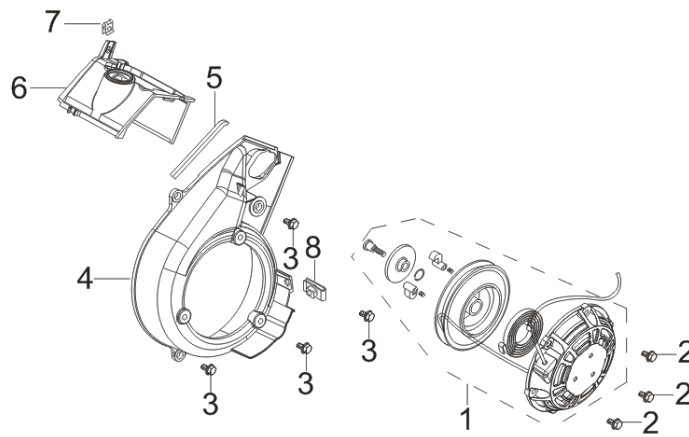

COVER

REF #	DESCRIPTION	QTY	BE PART #
1	Right Outside Cover (no decals)	1	85.571.534
4	Left Outside Cover (no decals)	1	85.571.535
5	Left Inside Cover	1	85.571.537
6	Right Inside Cover	1	85.571.536
8,12,31,32	Spark Plug Access Door	1	85.571.598
20	Spill Cover	1	85.571.599
26-28	Robe Handle	1	85.571.607

PARTS BREAKDOWN INVERTER GENERATOR

MODEL:BE2100I

BOTTOM PANEL, MOUNTING BRACKET

REF #	DESCRIPTION	QTY	BE PART #
1	Inverter Module	1	85.571.551
8	Frame Shock Absorbers	3	85.571.608
12	Base Plate	1	85.571.609
13	Foot	4	85.571.610
14	Bolt	4	

MUFFLER ASSEMBLY

REF #	DESCRIPTION	QTY	BE PART #
4	Muffler Assembly	1	85.571.580
6	Gasket	1	

PARTS BREAKDOWN INVERTER GENERATOR

MODEL:BE2100I

CYLINDER/PLUG/HEAD ASSEMBLY

REF #	DESCRIPTION	QTY	BE PART #
4	Intake Studs	2	85.571.568
5	Exhaust Studs	2	
6	Spark Plug	1	85.571.522
8	Cylinder Head Gasket	1	85.571.556
9-13	Head Cover Assembly	1	85.571.566

RECOIL ASSEMBLY

REF #	DESCRIPTION	QTY	BE PART #
1	Recoil Assembly	1	85.571.558
4	Fan Shroud	1	85.571.574

PARTS BREAKDOWN INVERTER GENERATOR

MODEL:BE2100I

CARBURETOR ASSEMBLY

REF #	DESCRIPTION	QTY	BE PART #
1-7	Carburetor Assembly	1	85.571.557