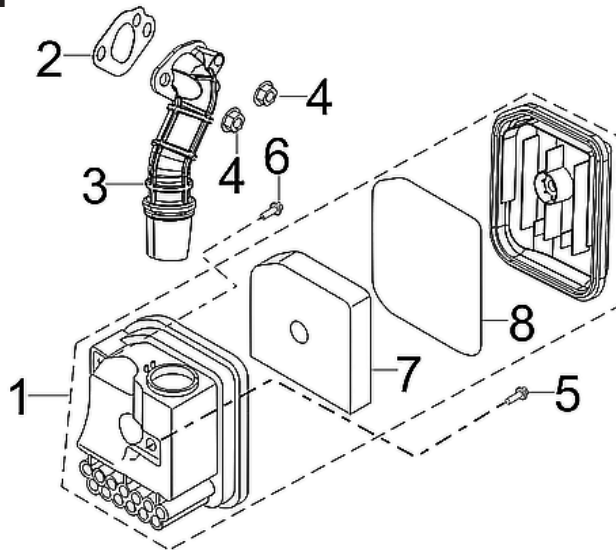

PARTS BREAKDOWN INVERTER GENERATOR

MODEL:BE2100I

BOTTOM PANEL, MOUNTING BRACKET

REF #	DESCRIPTION	QTY	BE PART #
1	Inverter Module	1	85.571.551
8	Frame Shock Absorbers	3	85.571.608
12	Base Plate	1	85.571.609
13	Foot	4	85.571.610
14	Bolt	4	

MUFFLER ASSEMBLY

REF #	DESCRIPTION	QTY	BE PART #
4	Muffler Assembly	1	85.571.580
6	Gasket	1	

PARTS BREAKDOWN INVERTER GENERATOR

MODEL:BE2100I

CYLINDER/PLUG/HEAD ASSEMBLY

REF #	DESCRIPTION	QTY	BE PART #
4	Intake Studs	2	85.571.568
5	Exhaust Studs	2	
6	Spark Plug	1	85.571.522
8	Cylinder Head Gasket	1	85.571.556
9-13	Head Cover Assembly	1	85.571.566

RECOIL ASSEMBLY

REF #	DESCRIPTION	QTY	BE PART #
1	Recoil Assembly	1	85.571.558
4	Fan Shroud	1	85.571.574

PARTS BREAKDOWN INVERTER GENERATOR

MODEL:BE2100I

CARBURETOR ASSEMBLY

REF #	DESCRIPTION	QTY	BE PART #
1-7	Carburetor Assembly	1	85.571.557

AIR CLEANER ASSEMBLY

REF #	DESCRIPTION	QTY	BE PART #
1	Air Cleaner Assembly	1	85.571.528
2	Gasket	1	85.571.579

PARTS BREAKDOWN INVERTER GENERATOR

MODEL:BE2100I

IGNITION COIL

REF #	DESCRIPTION	QTY	BE PART #
4	Ignition	1	85.571.529
9	Ignition Coil	1	85.571.510