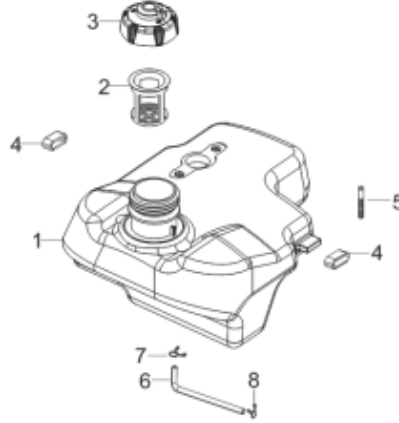

PARTS BREAKDOWN INVERTER GENERATOR

MODEL:BE2100I

BEPOWEREQUIPMENT

.COM

PARTS BREAKDOWN INVERTER GENERATOR

MODEL:BE2100I

FUEL TANK

REF #	DESCRIPTION	QTY	BE PART #
1,4,5	Fuel Tank Assembly	1	85.571.581
2	Fuel Strainer	1	85.571.582
3	Fuel Cap	1	85.571.543
6-8	Fuel Line With Camps	1	85.571.583

COVER

REF #	DESCRIPTION	QTY	BE PART #
1	Right Outside Cover (no decals)	1	85.571.534
4	Left Outside Cover (no decals)	1	85.571.535
5	Left Inside Cover	1	85.571.537
6	Right Inside Cover	1	85.571.536
8,12,31,32	Spark Plug Access Door	1	85.571.598
20	Spill Cover	1	85.571.599
26-28	Robe Handle	1	85.571.607

PARTS BREAKDOWN INVERTER GENERATOR

MODEL:BE2100I

BOTTOM PANEL, MOUNTING BRACKET

REF #	DESCRIPTION	QTY	BE PART #
1	Inverter Module	1	85.571.551
8	Frame Shock Absorbers	3	85.571.608
12	Base Plate	1	85.571.609
13	Foot	4	85.571.610
14	Bolt	4	

MUFFLER ASSEMBLY

REF #	DESCRIPTION	QTY	BE PART #
4	Muffler Assembly	1	85.571.580
6	Gasket	1	

PARTS BREAKDOWN INVERTER GENERATOR

MODEL:BE2100I

CYLINDER/PLUG/HEAD ASSEMBLY

REF #	DESCRIPTION	QTY	BE PART #
4	Intake Studs	2	85.571.568
5	Exhaust Studs	2	
6	Spark Plug	1	85.571.522
8	Cylinder Head Gasket	1	85.571.556
9-13	Head Cover Assembly	1	85.571.566