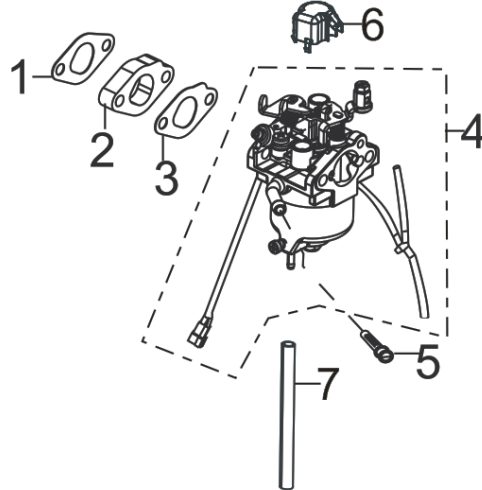

COVER

REF #	DESCRIPTION	QTY	BE PART #
1	Right Outside Cover (no decals)	1	85.571.534
4	Left Outside Cover (no decals)	1	85.571.535
5	Left Inside Cover	1	85.571.537
6	Right Inside Cover	1	85.571.536
8,12,31,32	Spark Plug Access Door	1	85.571.598
20	Spill Cover	1	85.571.599
26-28	Robe Handle	1	85.571.607

PARTS BREAKDOWN INVERTER GENERATOR

MODEL:BE2100I

BOTTOM PANEL, MOUNTING BRACKET

REF #	DESCRIPTION	QTY	BE PART #
1	Inverter Module	1	85.571.551
8	Frame Shock Absorbers	3	85.571.608
12	Base Plate	1	85.571.609
13	Foot	4	85.571.610
14	Bolt	4	

MUFFLER ASSEMBLY

REF #	DESCRIPTION	QTY	BE PART #
4	Muffler Assembly	1	85.571.580
6	Gasket	1	

PARTS BREAKDOWN INVERTER GENERATOR

MODEL:BE2100I

CYLINDER/PLUG/HEAD ASSEMBLY

REF #	DESCRIPTION	QTY	BE PART #
4	Intake Studs	2	85.571.568
5	Exhaust Studs	2	
6	Spark Plug	1	85.571.522
8	Cylinder Head Gasket	1	85.571.556
9-13	Head Cover Assembly	1	85.571.566

RECOIL ASSEMBLY

REF #	DESCRIPTION	QTY	BE PART #
1	Recoil Assembly	1	85.571.558
4	Fan Shroud	1	85.571.574

PARTS BREAKDOWN INVERTER GENERATOR

MODEL:BE2100I

CARBURETOR ASSEMBLY

REF #	DESCRIPTION	QTY	BE PART #
1-7	Carburetor Assembly	1	85.571.557