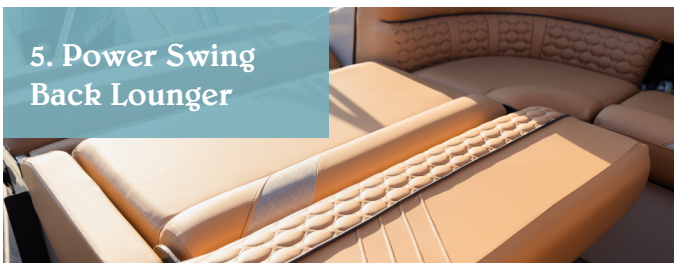

## Five Features of the Caribbean LX

1. 29" Highback Helm Chair With Flip Up Bolster

2. SoftTouch Upholstery

3. Simrad NSX Touchscreen

4. Midship Options

5. Power Swing Back Lounger

CRESTPONTOONBOATS.COM

    @crestpontonboats