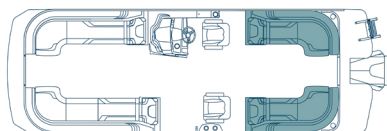

Caribbean LX Specifications

	230 STD	230 CP3	250 STD	250 CP3	250 CP3 (400 HP)	250 USD CP3
Length (LOA)	24'6"	24'6"	25'4"	25'4"	25'4"	25'4"
Horsepower	115 HP	300 HP	115 HP	300 HP	400 HP	250 HP
Fuel Tank	28 gal	52 gal	28 gal	52 gal	85 gal	52 gal
Persons Capacity	10	13	12	15	13	13
Maximum Persons Weight	1,460 lbs	1,815 lbs	1,650 lbs	2,075 lbs	1,765 lbs	1,900 lbs
Maximum Persons, Motor & Gear Weight	2,070 lbs	2,625 lbs	2,270 lbs	2,750 lbs	2,790 lbs	2,710 lbs
Boat Weight	2,862 lbs	3,719 lbs	3,286 lbs	4,319 lbs	4,426 lbs	4,710 lbs

For a full list of specifications, visit crestpontonboats.com.

Not all color combinations may be available. Colors shown are for representative purposes only. See your Crest dealer for details.

Available Floor Plans

SLC | Portside Captain's Chair

Captains and co-captains take charge of this layout with an additional portside captain's chair and plenty of lounging space for your crew.

230 | 23' 250 | 25'