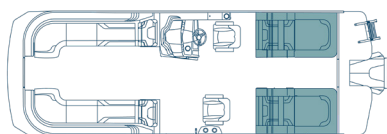

### SLC | Portside Captain's Chair

Captains and co-captains take charge of this layout with an additional portside captain's chair and plenty of lounging space for your crew.

230 | 23' 250 | 25'

### SLS | Swing Back Mini L

Choose which view you get with the swing back lounge chair located on the stern of this layout.

230 | 23' 250 | 25'