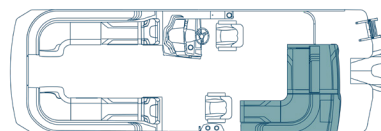

SLS | Swing Back Mini L

Choose which view you get with the swing back lounge chair located on the stern of this layout.

230 | 23' 250 | 25'