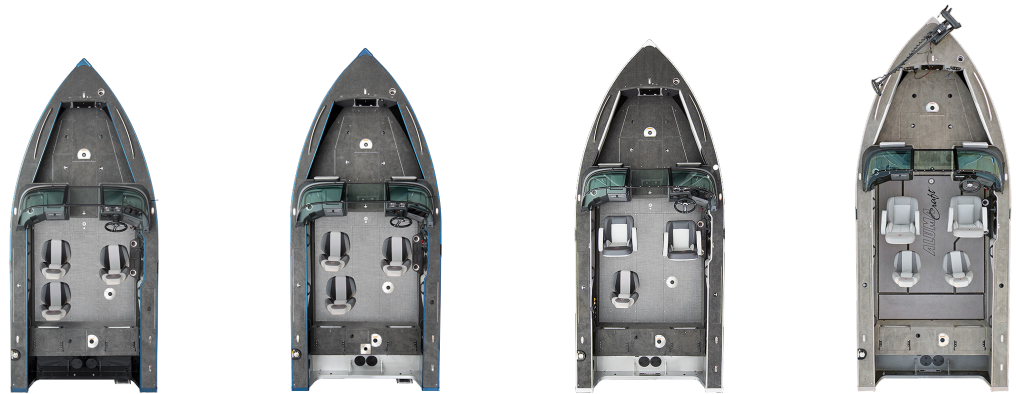

TROPHY

FISH & SPORT
 MULTISPECIES
 HUNT & UTILITY

MAX POWER

- 150 HP - 300 HP

BOAT LENGTH

- 175, 185, 195, 205

HULL TYPE

- Riveted-V 2XB™ Bow To Stern

MAX CAPACITY

- 7-9 people

175 Sport

185 Sport

195 Sport

205 Sport

| | 175 Sport | 185 Sport | 195 Sport | 205 Sport |
|--|-----------------------|-----------------------|-----------------------|-----------------------|
| Overall Boat Length | 17' 8" | 18' 8" | 19' 8" | 20' 8" |
| Overall Length [Boat/Motor/Trailer] | 23' 1" | 24' 2" | 26' 6" | 26' 6" |
| Max Capacity | 7 people | 8 people | 8 people | 9 people |
| Max Power | 150 HP | 175 HP | 200 HP | 300 HP |
| Fuel Capacity | 34 gallons | 34 gallons | 34 gallons | 45 gallons |
| Boat Dry Weight | 1550 lbs | 1780 lbs | 1805 lbs | 1915 lbs |
| Beam | 94" | 96" | 96" | 96" |
| Transom Height | 25" | 25" | 25" | 25" |
| Max Hull Thickness | 0.160" | 0.200" | 0.200" | 0.200" |
| Livewell Capacity [Aft/Bow] | 18 gallons/18 gallons | 18 gallons/18 gallons | 18 gallons/18 gallons | 18 gallons/18 gallons |