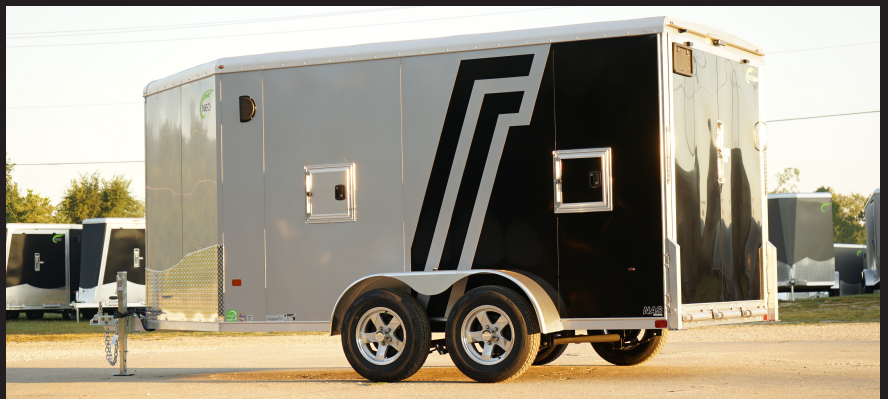

THE SPECS

Model	Axles	Tongue Ht.	Int. Box	Std. Int. Ht.	Plus 6"	Plus 12"
NAS167TR	2-3500lbs	18"	12'	78.5"	84.5"	90.5"
NAS187TR	2-3500lbs	18"	14'	78.5"	84.5"	90.5"
NAS207TR	2-3500lbs	18"	16'	78.5"	84.5"	90.5"
NAS227TR	2-3500lbs	18"	18'	78.5"	84.5"	90.5"
NAS247TR	2-3500lbs	18"	20'	78.5"	84.5"	90.5"
NAS267TR	2-3500lbs	18"	22'	78.5"	84.5"	90.5"
NAS287TR	2-3500lbs	18"	24'	78.5"	84.5"	90.5"
Front Ramp	61"W			69.25"H	75.25"H	81.25"H
Rear Ramp	76"W			73.25"H	79.25"H	85.25"H
Side Door	32"W			68"H	74"H	78"H