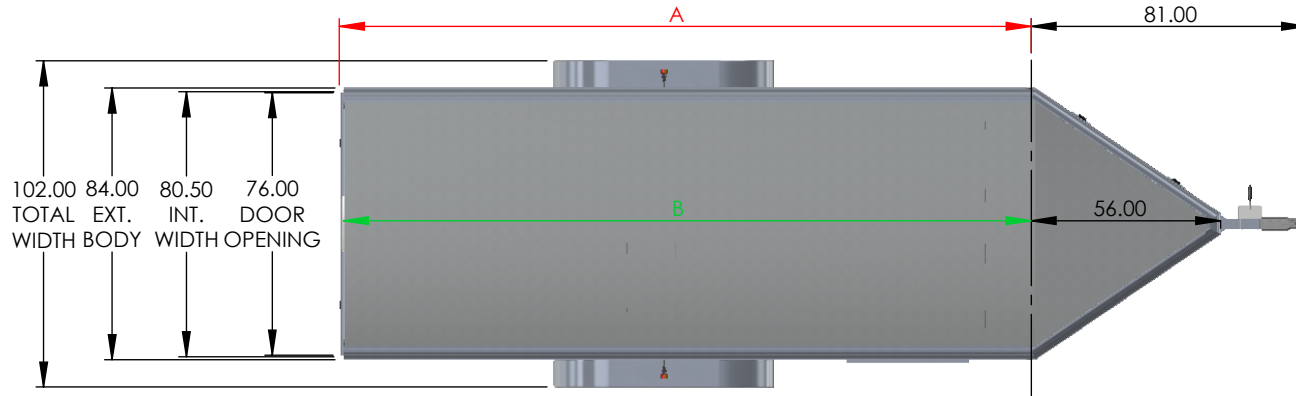

Model	Outside Box Length (A)	Inside Box Length (B)
NAS167TR	144"	142"
NAS187TR	168"	166"
NAS207TR	192"	190"
NAS227TR	216"	214"
NAS247TR	240"	238"
NAS267TR	264"	262"
NAS287TR	288"	286"

7 Wide Round Top	Rear Door Hgt (C)	Front Door Hgt	Int Hgt @ Center (D)	Overall Hgt (E)
STD Height	73.25"	69.25"	78.50"	99.25"
6" Plus Height	79.25"	75.25"	84.50"	105.25"
12" Plus Height	85.25"	81.25"	90.50"	111.25"

DRAWN BY	DATE
TYLER A BOURASSA	5/12/2016

TRAILER MODEL:	NASR 7 WIDE
TITLE:	TRAILER MEASUREMENTS
DO NOT SCALE DRAWING