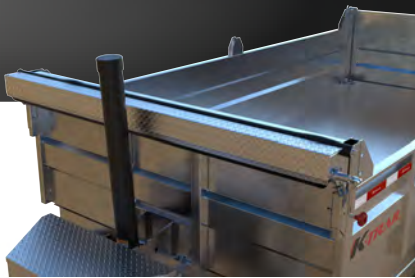

PRO SERIES

D8214 / DGON8214

MODEL

FEATURES

Rolling tarp system.
Combo doors.
Adjustable coupler.
Standard stabilizer legs.
Side plank holders.
4 welded D-rings.
3-stage hydraulic cylinder.

HARNESS

Double contact 7-way plug.
LED lights.
Smart battery charger.
Aluminum toolbox.

FRAME

2" x 6" x 3/16" tubing frame.
1/8" steel unibody design.
C3 cross members every 16" C/C.
Steel diamond fenders.
Welded footsteps

STANDARD TARP PROTECTOR