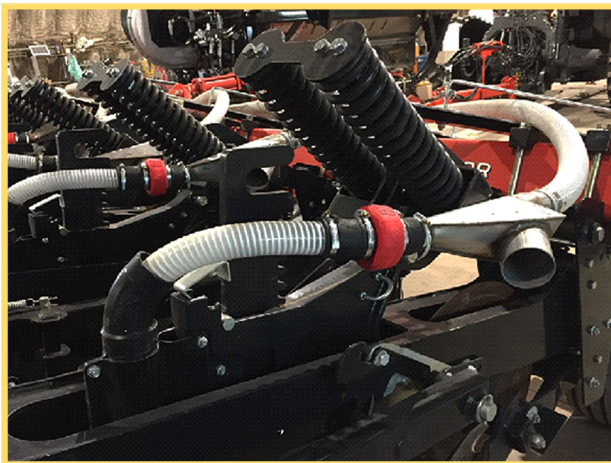

J.ASSY

AGRICULTURAL

MONITOR

- 1. ALLOWS SIMULTANEOUS TRACKING OF FERTILIZER AND SMALL GRAINS FLOW
- 2. ACCURATE MONITORING OF UP TO 99 LINES

WIRELESS FERTILIZER SENSOR

- 1. INNOVATION: NO WIRES. NO BATTERY REPLACEMENT
- 2. HIGH STRENGTH AND DURABILITY
- 3. WEAR RESISTANT
- 4. AVAILABLE FOR FERTILIZER APPLICATORS
- 5. (PRIMARY LITHIUM T.C.) 2,000 HOUR BATTERY WITH HERMETIC GLASS-TO-METAL SEAL