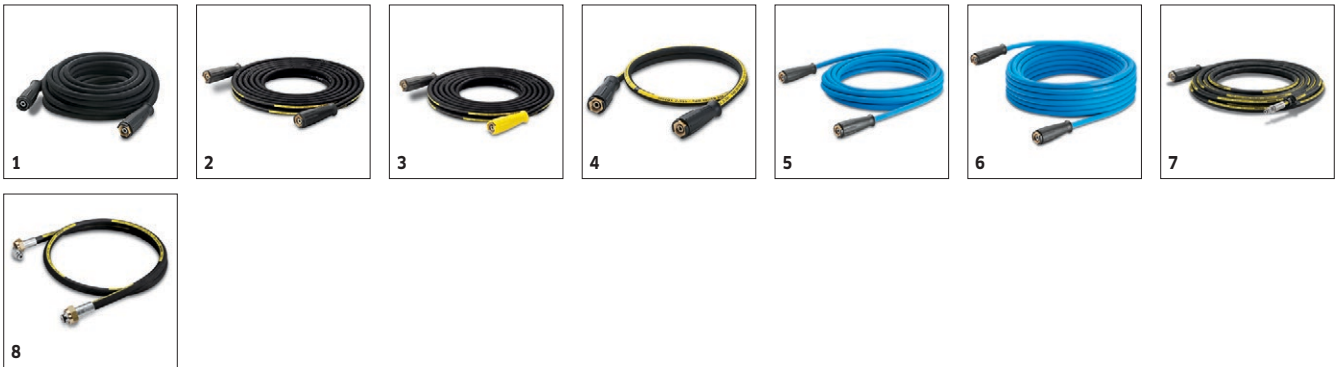

HDS 3.5/30 Pe Cage

This Kärcher Liberty hot water pressure washer is built with a powder-coated steel cage, gas powered engine, diesel heated coils and 4 wheels for unmatched mobility and cleaning power.

HDS 3.5/30 Pe Cage

Technical data

Water Volume	GPM	3,5
Operating pressure	PSI	3000
Weight	lbs	560
Dimensions (L x W x H)	in	46 x 28 x 44

Equipment

Anti-twist system (AVS)	-
Servo Control	-

		Order no.	ID		Length	RRP	Description	
Standard with unions on both sides								
High-pressure hose packaged	1	6.391-342.0	ID 8	315 bar	10 m			▲
Longlife 400 with unions on both sides								
High-pressure hose packaged	2	6.391-354.0	ID 8	400 bar	10 m			▲
High-pressure hose Longlife 400, 15 m, DN 8, including rotary coupling	3	6.389-709.0	ID 8	400 bar	15 m			▲
High-pressure hose 1.5 m, DN 8, including connectors	4	6.390-178.0	ID 8	400 bar	1,5 m			□
Longlife food design with screw connections at both ends								
High pressure hose food DN 8 / 10 m	5	6.391-864.0	ID 8	400 bar	10 m			▲
High-pressure hose food industry 400 bar, 20 m, DN 8, including rotary coupling	6	6.391-887.0	ID 8	400 bar	20 m			▲
Longlife 400								
High-pressure hose packaged	7	6.391-351.0	ID 8	400 bar	10 m			□
Special hoses								
High-pressure hose 1.5 m, DN 8, including connectors, outlet bend	8	6.388-886.0	ID 8	400 bar	1,5 m			□

□ Available accessories. ▲ Extension hose.

1

2-3

		Order no.	Water Volume				RRP	Description	
Trigger guns									
High end high-pressure trigger gun	1	4.775-823.0							<input type="checkbox"/>
Quick connect									
Quick coupling	2	6.401-458.0							<input type="checkbox"/>
Plug nipple	3	6.401-459.0							<input type="checkbox"/>

Available accessories. ▲ Extension hose.

1

2

		Order no.		Length		RRP	Description	
Spray lance								
Lance 250 mm, non-rotatable	1	4.760-667.0		250 mm				<input type="checkbox"/>
Double lance								
Double lance 960 mm	2	6.394-665.0	310 bar	960 mm				<input type="checkbox"/>