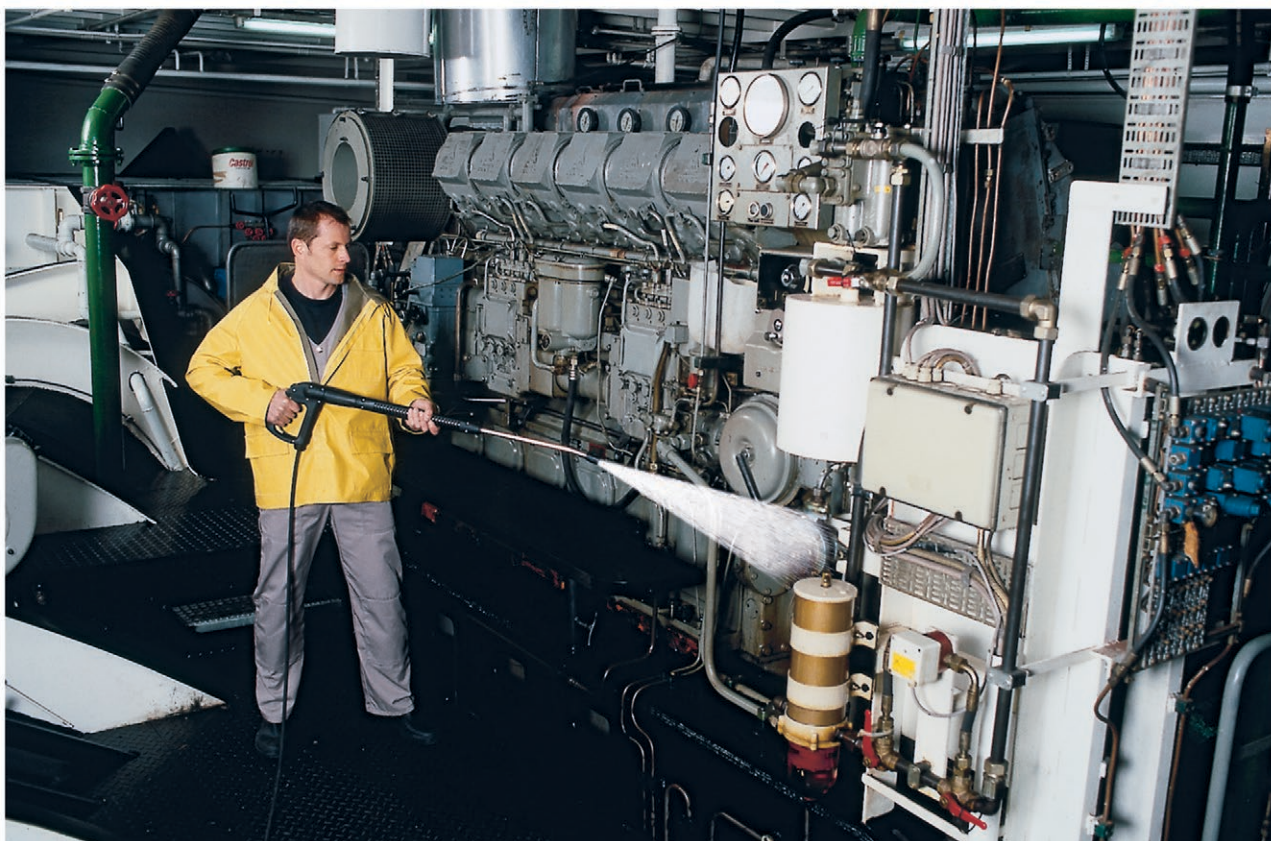

HDS 4.0/22 Ea ST LP 230V 1ph

The innovative, rugged design of the Kärcher Classic HDS LP-heated cabinet pressure washer delivers up to 5 GPM at 3,000 PSI of industrial power.

HDS 4.0/22 Ea ST LP 230V 1ph

Technical data

Water Volume	GPM	4,5
Operating pressure	PSI	2200
Connected load	A	30
Power rating	hp	9,5
Weight	lbs	695
Dimensions (L x W x H)	in	49 x 24 x 48
Power supply	Ph / V / Hz	1 / 230 / 60

		Order no.	ID		Length	RRP	Description	
Standard with unions on both sides								
High-pressure hose packaged	1	6.391-342.0	ID 8	315 bar	10 m			▲
Longlife 400 with unions on both sides								
High-pressure hose packaged	2	6.391-354.0	ID 8	400 bar	10 m			▲
Longlife food design with screw connections at both ends								
High pressure hose food DN 8 / 10 m	3	6.391-864.0	ID 8	400 bar	10 m			▲
High-pressure hose food industry 400 bar, 20 m, DN 8, including rotary coupling	4	6.391-887.0	ID 8	400 bar	20 m			▲