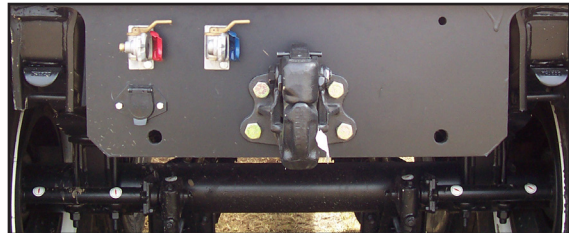

Steel Grain Trailers

Standard Features

- 3-leaf heavy duty SAF Holland spring suspensions
- 22.5K Arvin Meritor axles with Wabco ABS brakes (single axle) and 10 bolt hub piloted rims
- Holland Atlas 55 2-speed drop leg landing gear (24' 28' & 30' trailers)
- Holland Atlas 55 2-speed landing gear (34' - 42' trailers)
- Full center dividers on trailers 30' and up
- Rubber mounted LED lighting & sealed wiring system, 7 way receptacle by Trucklight
- Color coded brake lines
- Aluminum ladders (front & rear)
- Ladder rungs on inside of trailer
- Hopper sight windows
- Shur-Co manual roll tarp (Black, White, Red, Blue)
- Easy off tarp stops
- Roll tube deflectors
- Anti-sail Mudflaps
- D.O.T. approved conspicuity tape

LED LIGHTS
Located on front, middle and rear of trailer

ANTI-SAIL MUDFLAPS
Rigid, heavy duty mudflaps

ABS
Standard on 1 axle
Optional on second axle

DISC BRAKES

ALUMINUM RIMS
Steel rims are standard

DOUBLE RIDGE STRAP

DUMP VALVE
with Scale

SIDE CHUTE
for Swing Auger Applications

PINTLE HOOK
Spring and Air Ride

Demco Grain Trailer Specifications

	24'	28'	30'	34'	36'	38'	40'	42'
Height - ground to top rail	9'6"	9'6"	9'6"	9'6"	9'6"	9'6"	9'6"	9'6"
Number of hoppers	1	1	2	2	2	2	2	2
Hopper clearance empty (approx.)	25"	25"	25"	25"	25"	25"	25"	25"
New 22,500# axles	1	2	2	2	2	2	2	2
Cubic feet	810	855	1013	1152	1191	1255	1290	1324
Leveled bushels (approx.)	695	715	815	922	953	1010	1035	1060
Heaped bushels (approx.)	740	765	870	985	1020	1100	1120	1135
King pin to landing leg clearance	83"	87"	99"	80"	98"	107"	95"	90"
Kin pin setting	15"	15"	15"	18"	24"	15"	18"	24"
Hopper slope	35	35	35	35	35	35	35	35
Floor slope	28	28	28	35	35	35	31	35
Weight spring ride	6,600	9,000	9,800	10,200	10,400	10,700	11,000	11,200