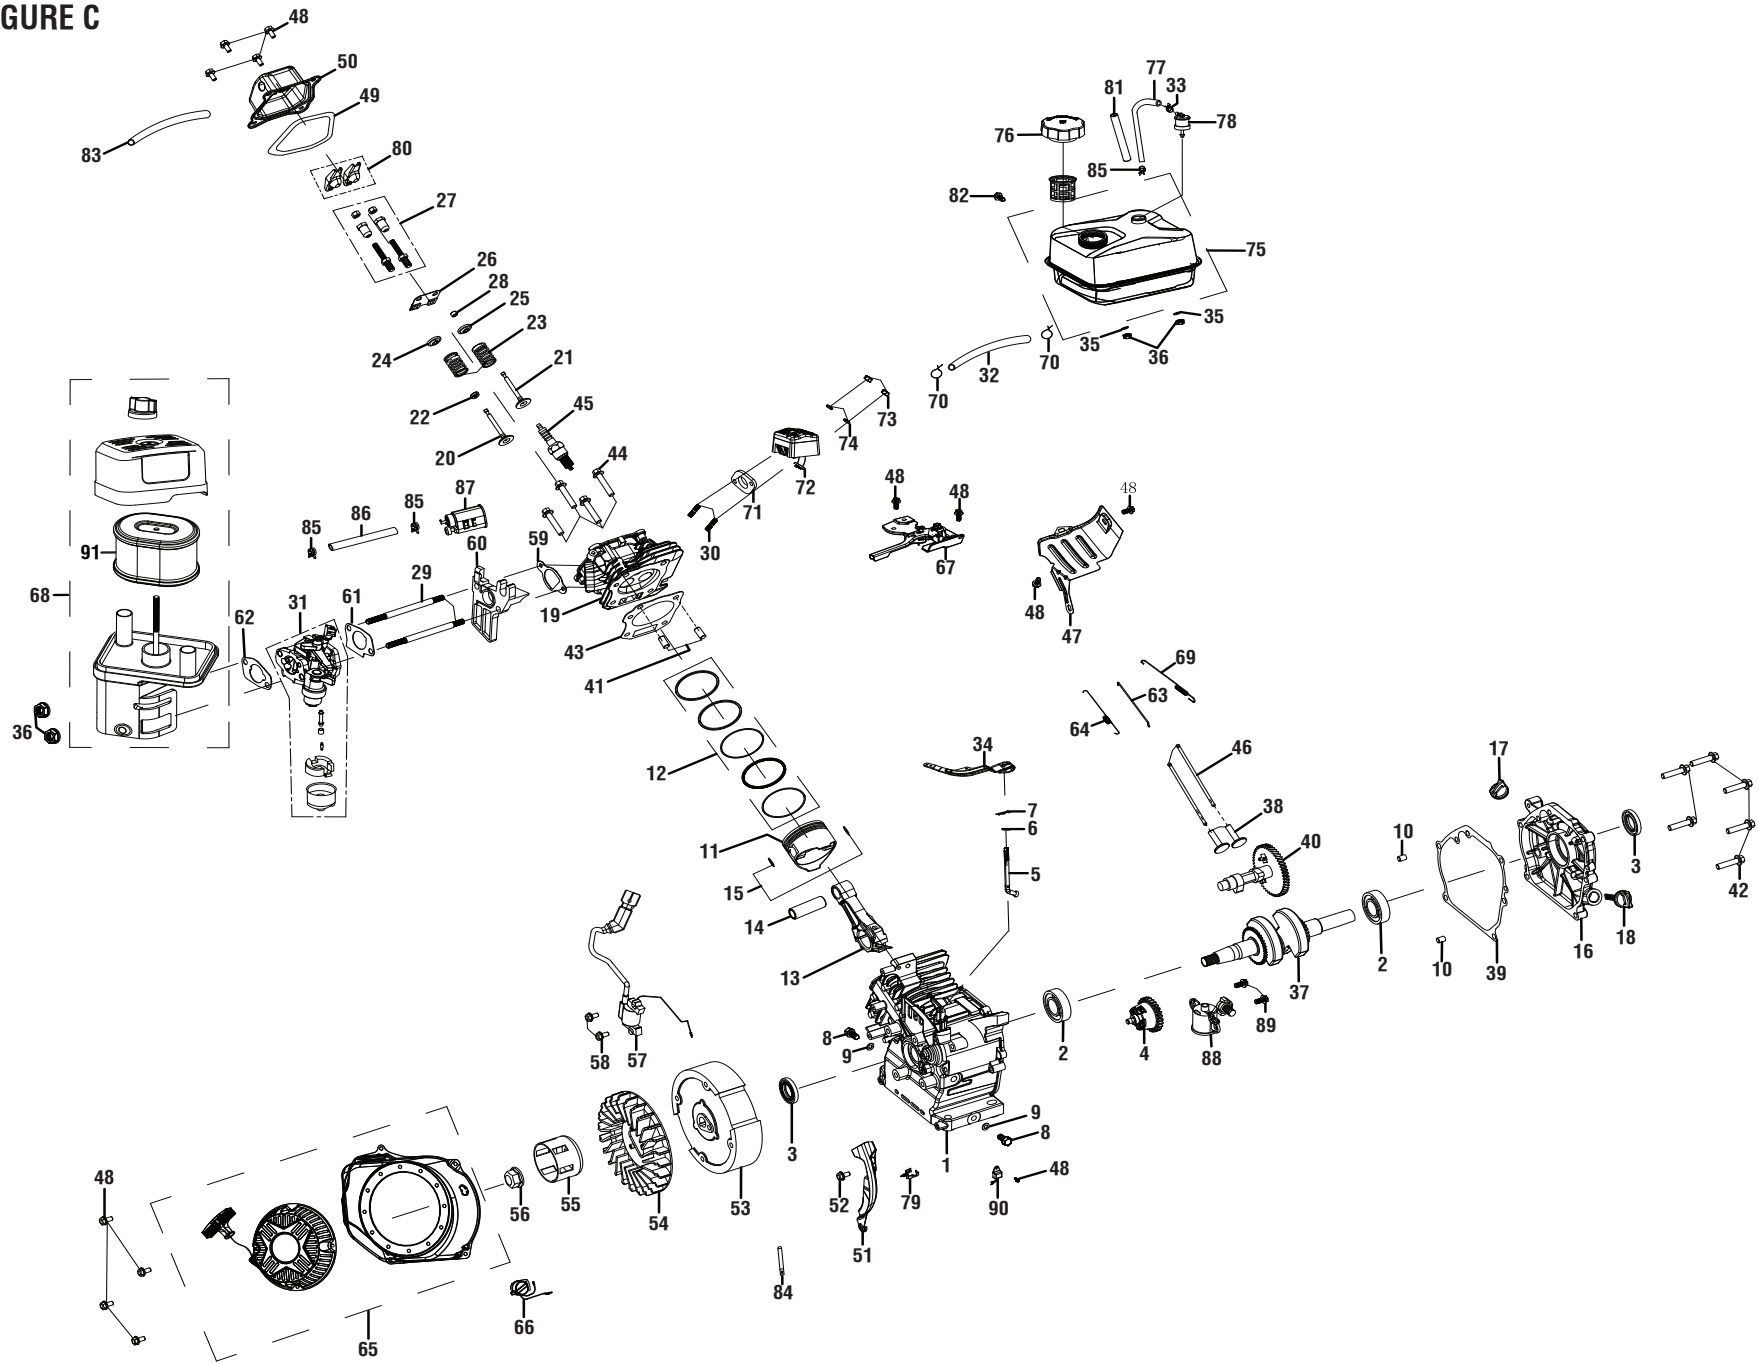

ECHO PRESSURE WASHER – ITEM NO. PW-3200

FIGURE C

ECHO PRESSURE WASHER – ITEM NO. PW-3200

The model number will be found on a label attached to frame. Always mention the model number in all correspondence regarding your **PRESSURE WASHER** or when ordering replacement parts.

FIGURE C PARTS LIST

KEY	P/N	DESCRIPTION	QTY	KEY	P/N	DESCRIPTION	QTY
1	YH458001310	Crankcase	1	27	YH458000920	Rocker Arm Tightening Bolt.....	2
2	YH453000090	Ball Bearing.....	2	28	YH458000930	Rotator	1
3	YH468001170	Oil Seal.....	2	29	YH452000420	Stud Bolt	2
4	YH458000770	Governor Assembly	1	30	YH452000580	Stud Bolt	2
5	YH470000760	Governor Arm Shaft	1	31	YH459000450	Carburetor Assembly	1
6	YH451000350	Governor Arm Shaft Washer.....	1	32	YH467000430	Fuel Line.....	1
7	YH452000410	Lock Pin	1	33	YH452000590	Fuel Line Clip	1
8	YH468001180	Drain Plug Bolt	2	34	YH470000780	Governor Arm.....	1
9	YH451000360	Drain Plug Washer	2	35	YH452000610	Washer	2
10	YH452000450	Dowel Pin (Case Cover)	2	36	YH450000380	Hex Nut (M6).....	4
11	YH458000780	Piston	1	37	YH458000940	Crankshaft Assembly	1
12	YH458000790	Piston Scraper Ring Set.....	1	38	YH458000950	Valve Lifter.....	2
13	YH458000800	Connecting Rod Assembly	1	39	YH468001380	Case Cover	1
14	YH458000810	Piston Pin.....	1	40	YH458000960	Camshaft Assembly.....	1
15	YH458000820	Piston Clip.....	2	41	YH452000460	Dowel Pin (Cylinder Head)	2
16	YH458000830	Crankcase Cover Assembly.....	1	42	YH435000500	Bolt (M6 x 30 mm).....	6
17	YH468001190	Oil Plug.....	1	43	YH468001200	Cylinder Head Gasket.....	1
18	YH470000770	Dipstick	1	44	YH435000510	Bolt (M6 x 60 mm).....	4
19	YH458000840	Cylinder Head	1	45	YH461000220	Spark Plug.....	1
20	YH458000850	Intake Valve.....	1	46	YH458000970	Push Rod	2
21	YH458000860	Exhaust Valve.....	1	47	YH479001700	Shroud.....	1
22	YH458000870	Intake Valve Returner	1	48	YH435000520	Bolt (M6 x 12 mm).....	13
23	YH458000880	Valve Spring	2	49	YH458001320	Headcover.....	1
24	YH458000890	Intake Seat Valve Spring	1	50	YH458000980	Cylinder Head Cover.....	1
25	YH458000900	Exhaust Seat Valve Spring.....	1	51	YH479001710	Wind Shield.....	1
26	YH458000910	Push Rod Guide Plate.....	1	52	YH435000530	Bolt (M6 x 12 mm).....	1