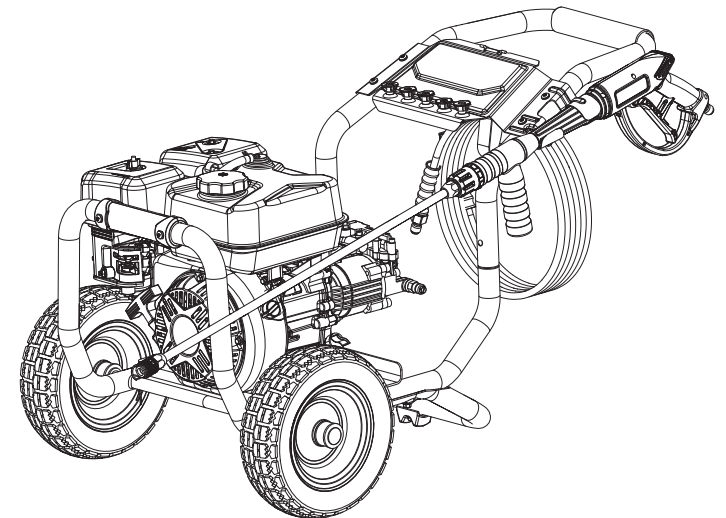

PARTS CATALOG

PW-3200

3200 PSI PRESSURE WASHER

MANUFACTURING NUMBER

090079437

ECHO, INCORPORATED

400 Oakwood Road, Lake Zurich, Illinois 60047

WWW.ECHO-USA.COM