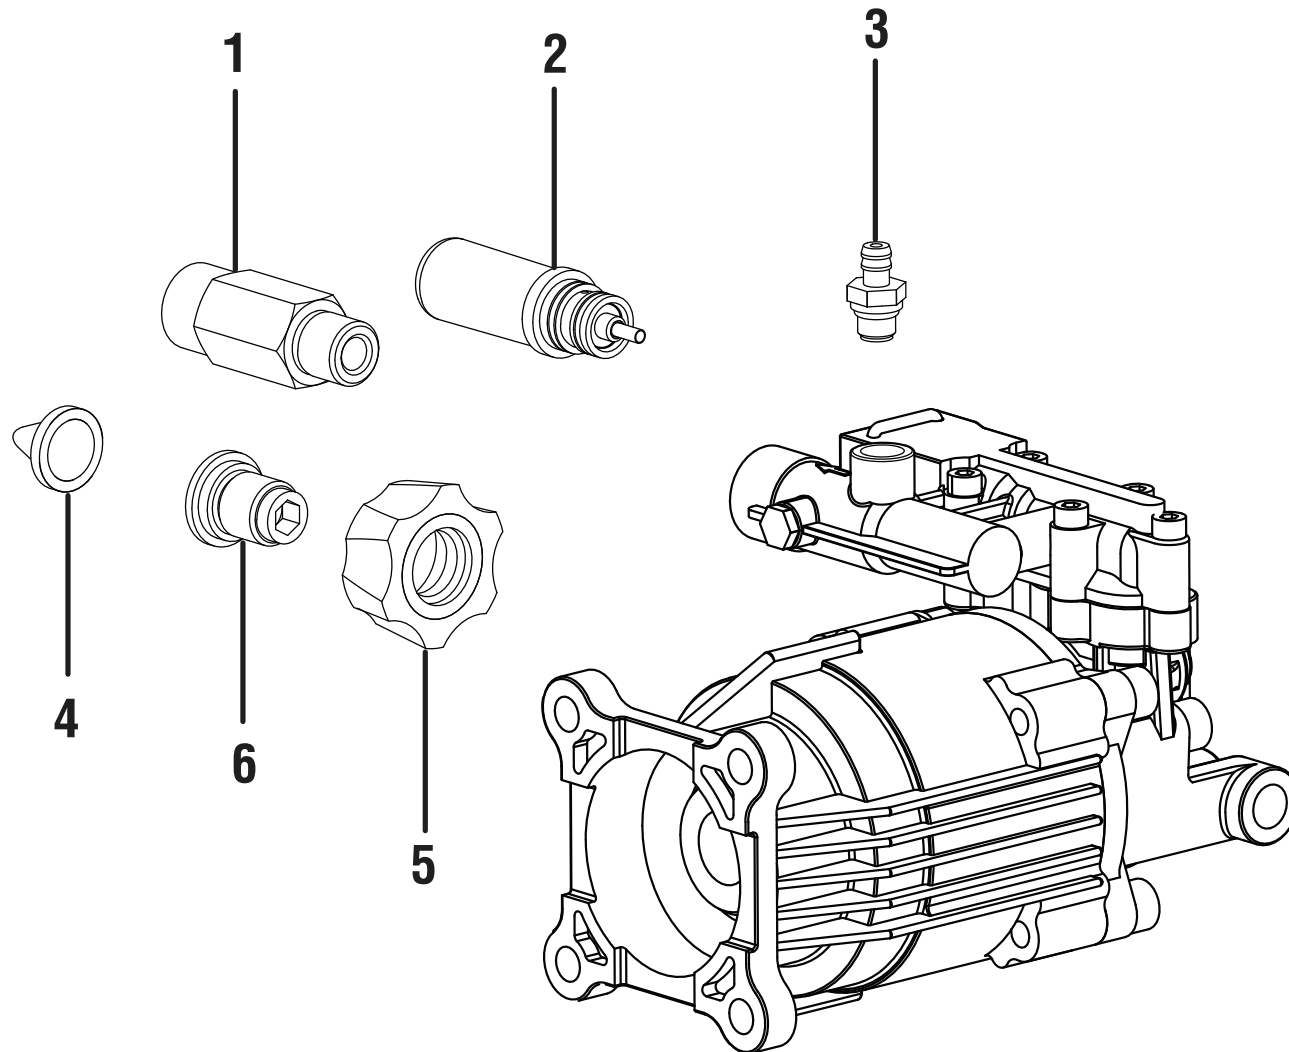

FIGURE B

ECHO PRESSURE WASHER – ITEM NO. PW-3200

The model number will be found on a label attached to frame. Always mention the model number in all correspondence regarding your **PRESSURE WASHER** or when ordering replacement parts.

FIGURE B PARTS LIST

KEY	P/N	DESCRIPTION	QTY
1	YH482000300	Quick Connect (3/8 in.)	1
2	YH482000290	Unloader Assembly	1
3	YH482000250	Soap Injector Kit	1
4	YH482000280	Inlet Filter Screen	1
5	YH482000260	Inlet Filter Adapter/Brass Insert	1
6	YH482000270	Inlet Filter Connector.....	1