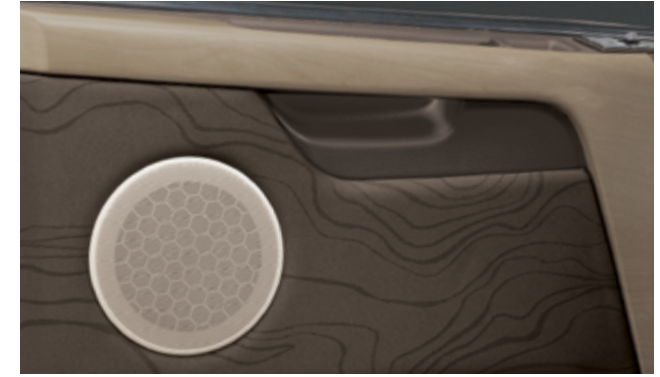

## RALLY

The Rally interior is our mid-level option. It offers design touches like Dark Zebrano accents and our rugged Rally Fabric on the seats and wall panels.

Volvo offers additional premium seating options in Wheat Modura, Dark Brown Cordura and Leather, depending on your trim level.

MODEL SHOWN - VNM 200, CHOICE TRIM LEVEL WITH CHOICE VINYL SEAT

**CHOICE**  
**TRIM LEVEL**

# TOURING TRIM INTERIORS

INTERIOR FEATURE	OPTIONS
Overhead Storage and Kick Panel Colors	<b>Light – Lennox Ivory</b> <b>Dark – Espresso Brown</b> Espresso Brown not available in sleeper cabs
Seat Materials	<b>Touring Fabric (541023)</b> Additional seat options include Lennox Ivory or Espresso Brown Vinyl, Sahara Tan and Espresso Brown Leather, Wheat Modura and Dark Brown Cordura
Door and Back Wall Panel	<b>Touring Fabric</b>
Door, Dash and Cabinet Accents	<b>Light Barcelona</b>

**OVERHEAD STORAGE & KICK PANELS**

**SEATS, DOOR & BACK WALL PANELS**

**DOOR, DASH & CABINET ACCENTS**

MODEL SHOWN - VNM 200 AND VNM 430, TOURING TRIM LEVEL WITH TOURING FABRIC SEAT